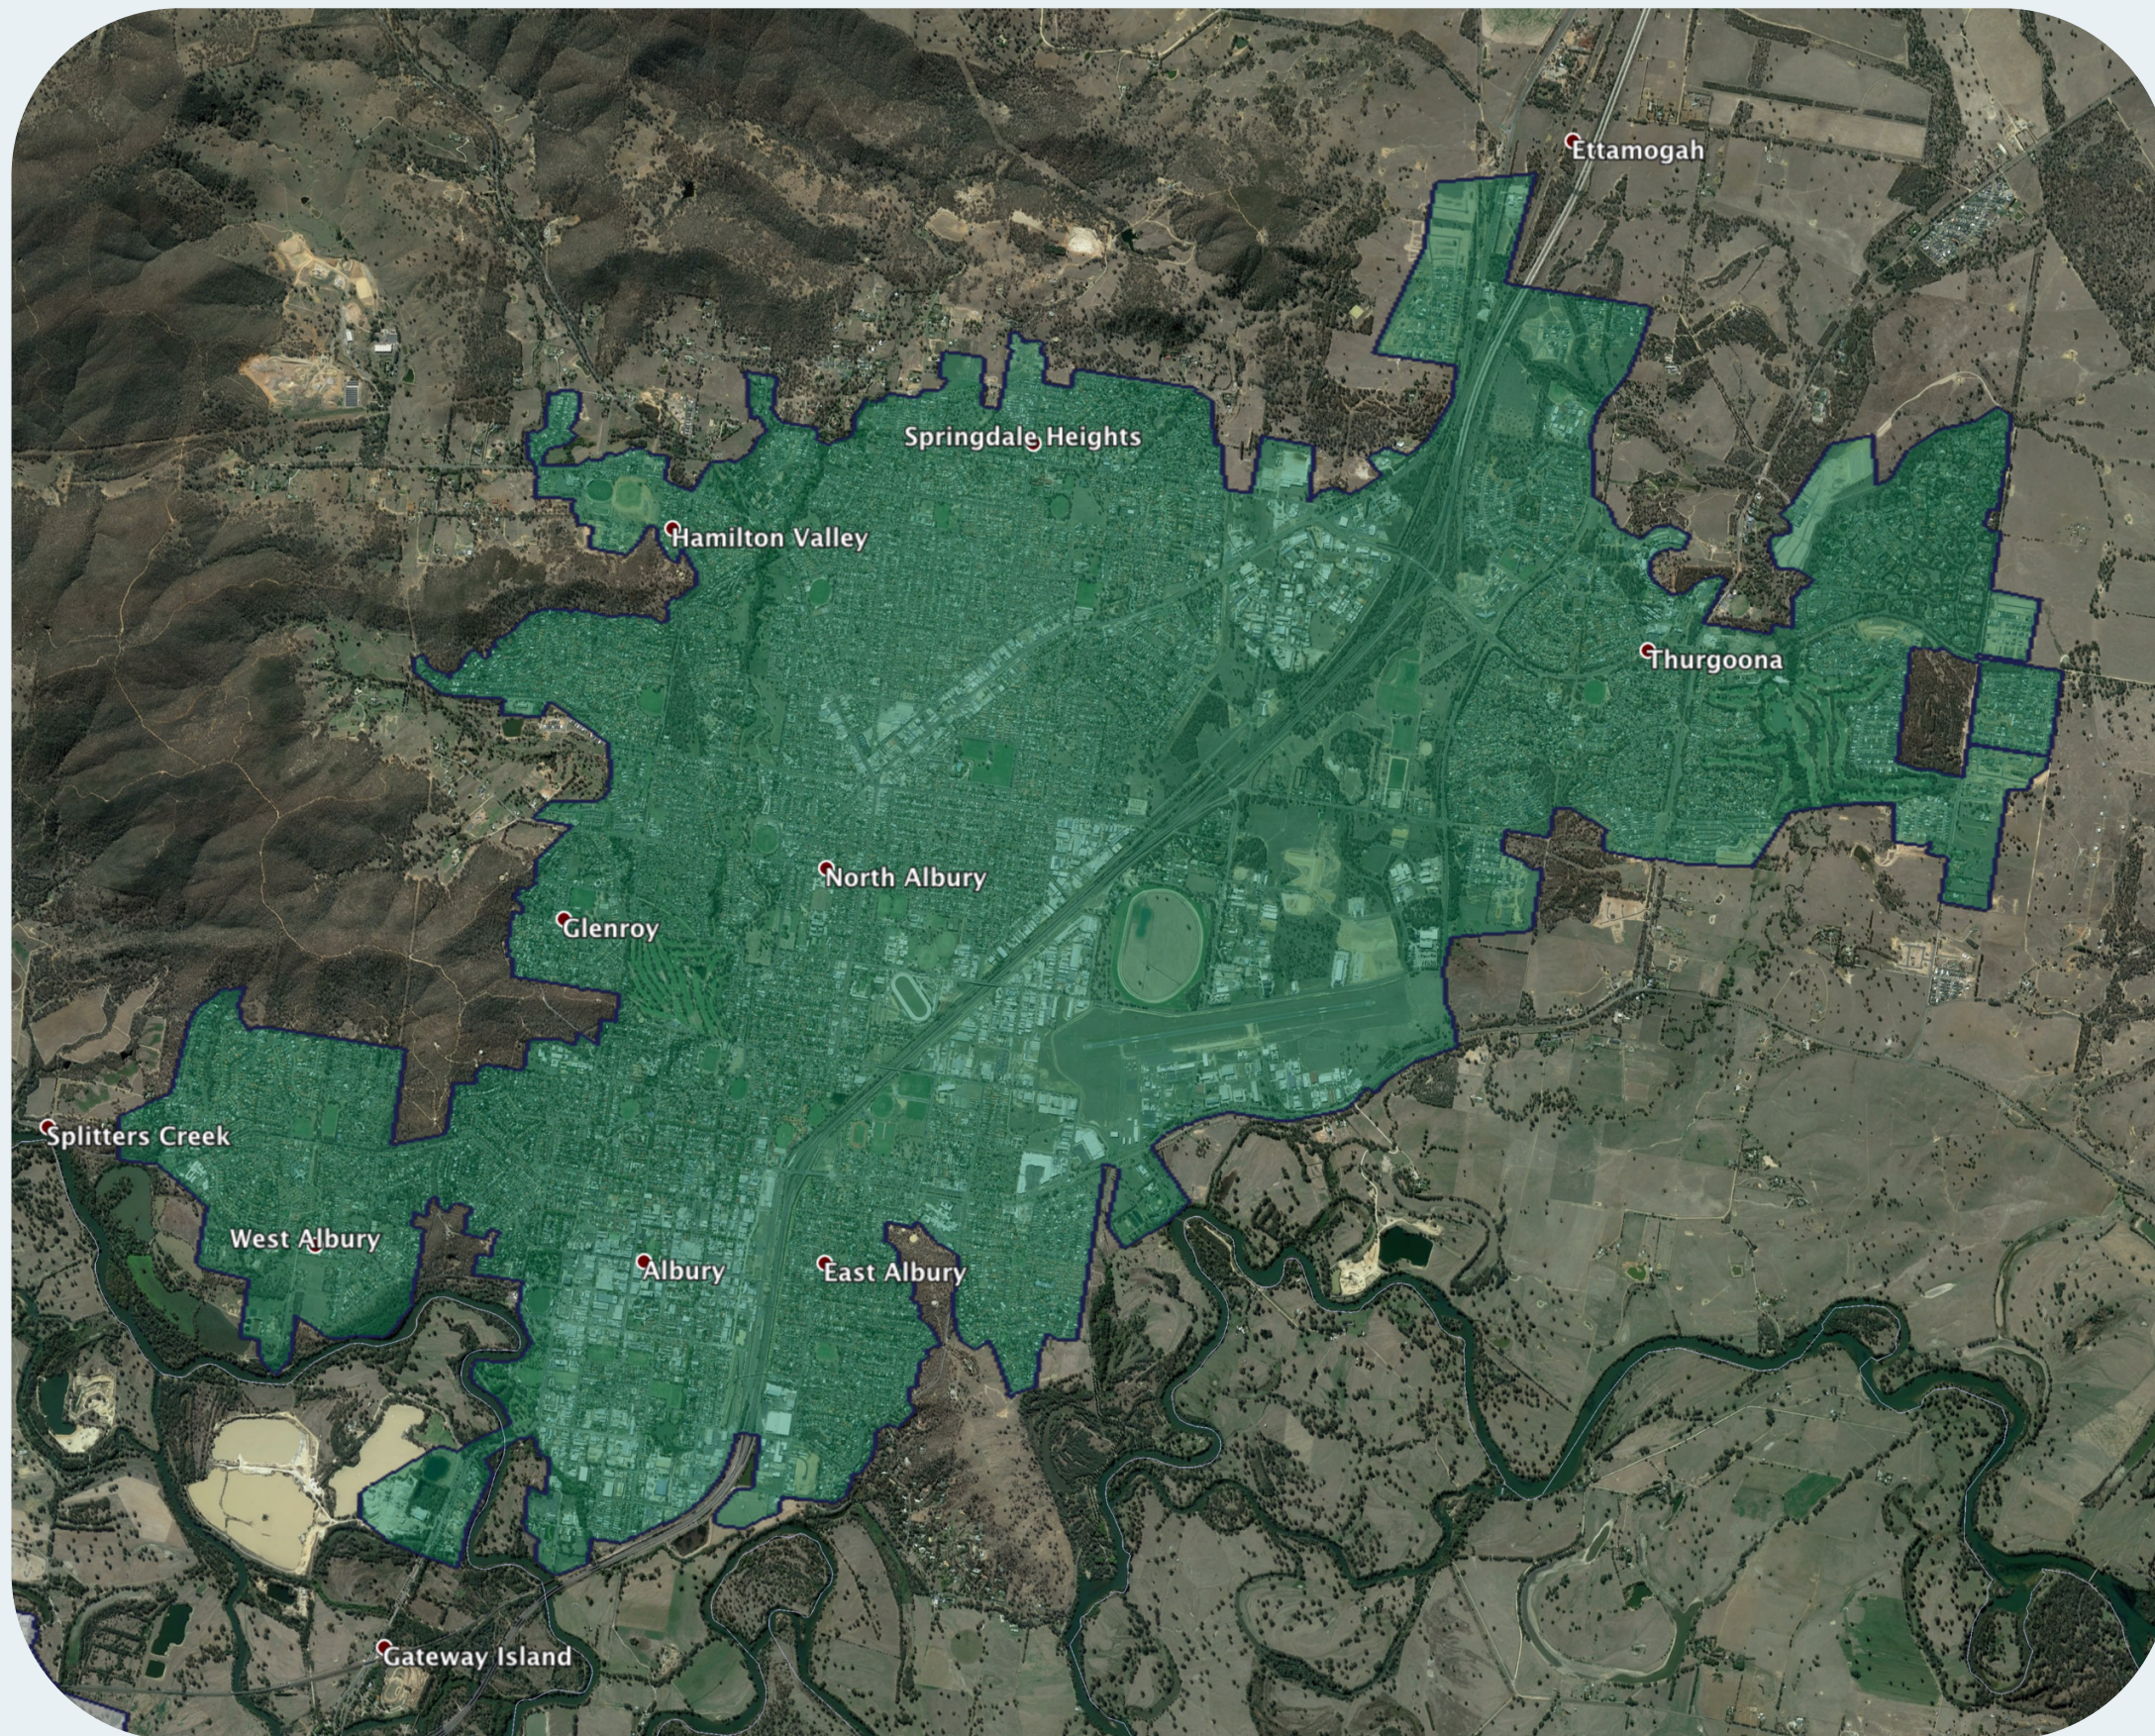

# nbn™ Business Fibre Zone indicative map – Albury / Lavington and surrounds

The nbn™ Business Fibre Initiative is available to businesses right across the country.

The area highlighted on this map, is part of an nbn™ Business Fibre CBD Zone that is eligible for business nbn™ Enterprise Ethernet.

To find out more about nbn™ Enterprise Ethernet for your business, contact Countrytell on 13TELL [countrytell.com.au](http://countrytell.com.au)

**Key**

-  nbn™ Business Fibre Zone
-  Adjacent/nearby nbn™ Business Fibre Zone (where relevant)