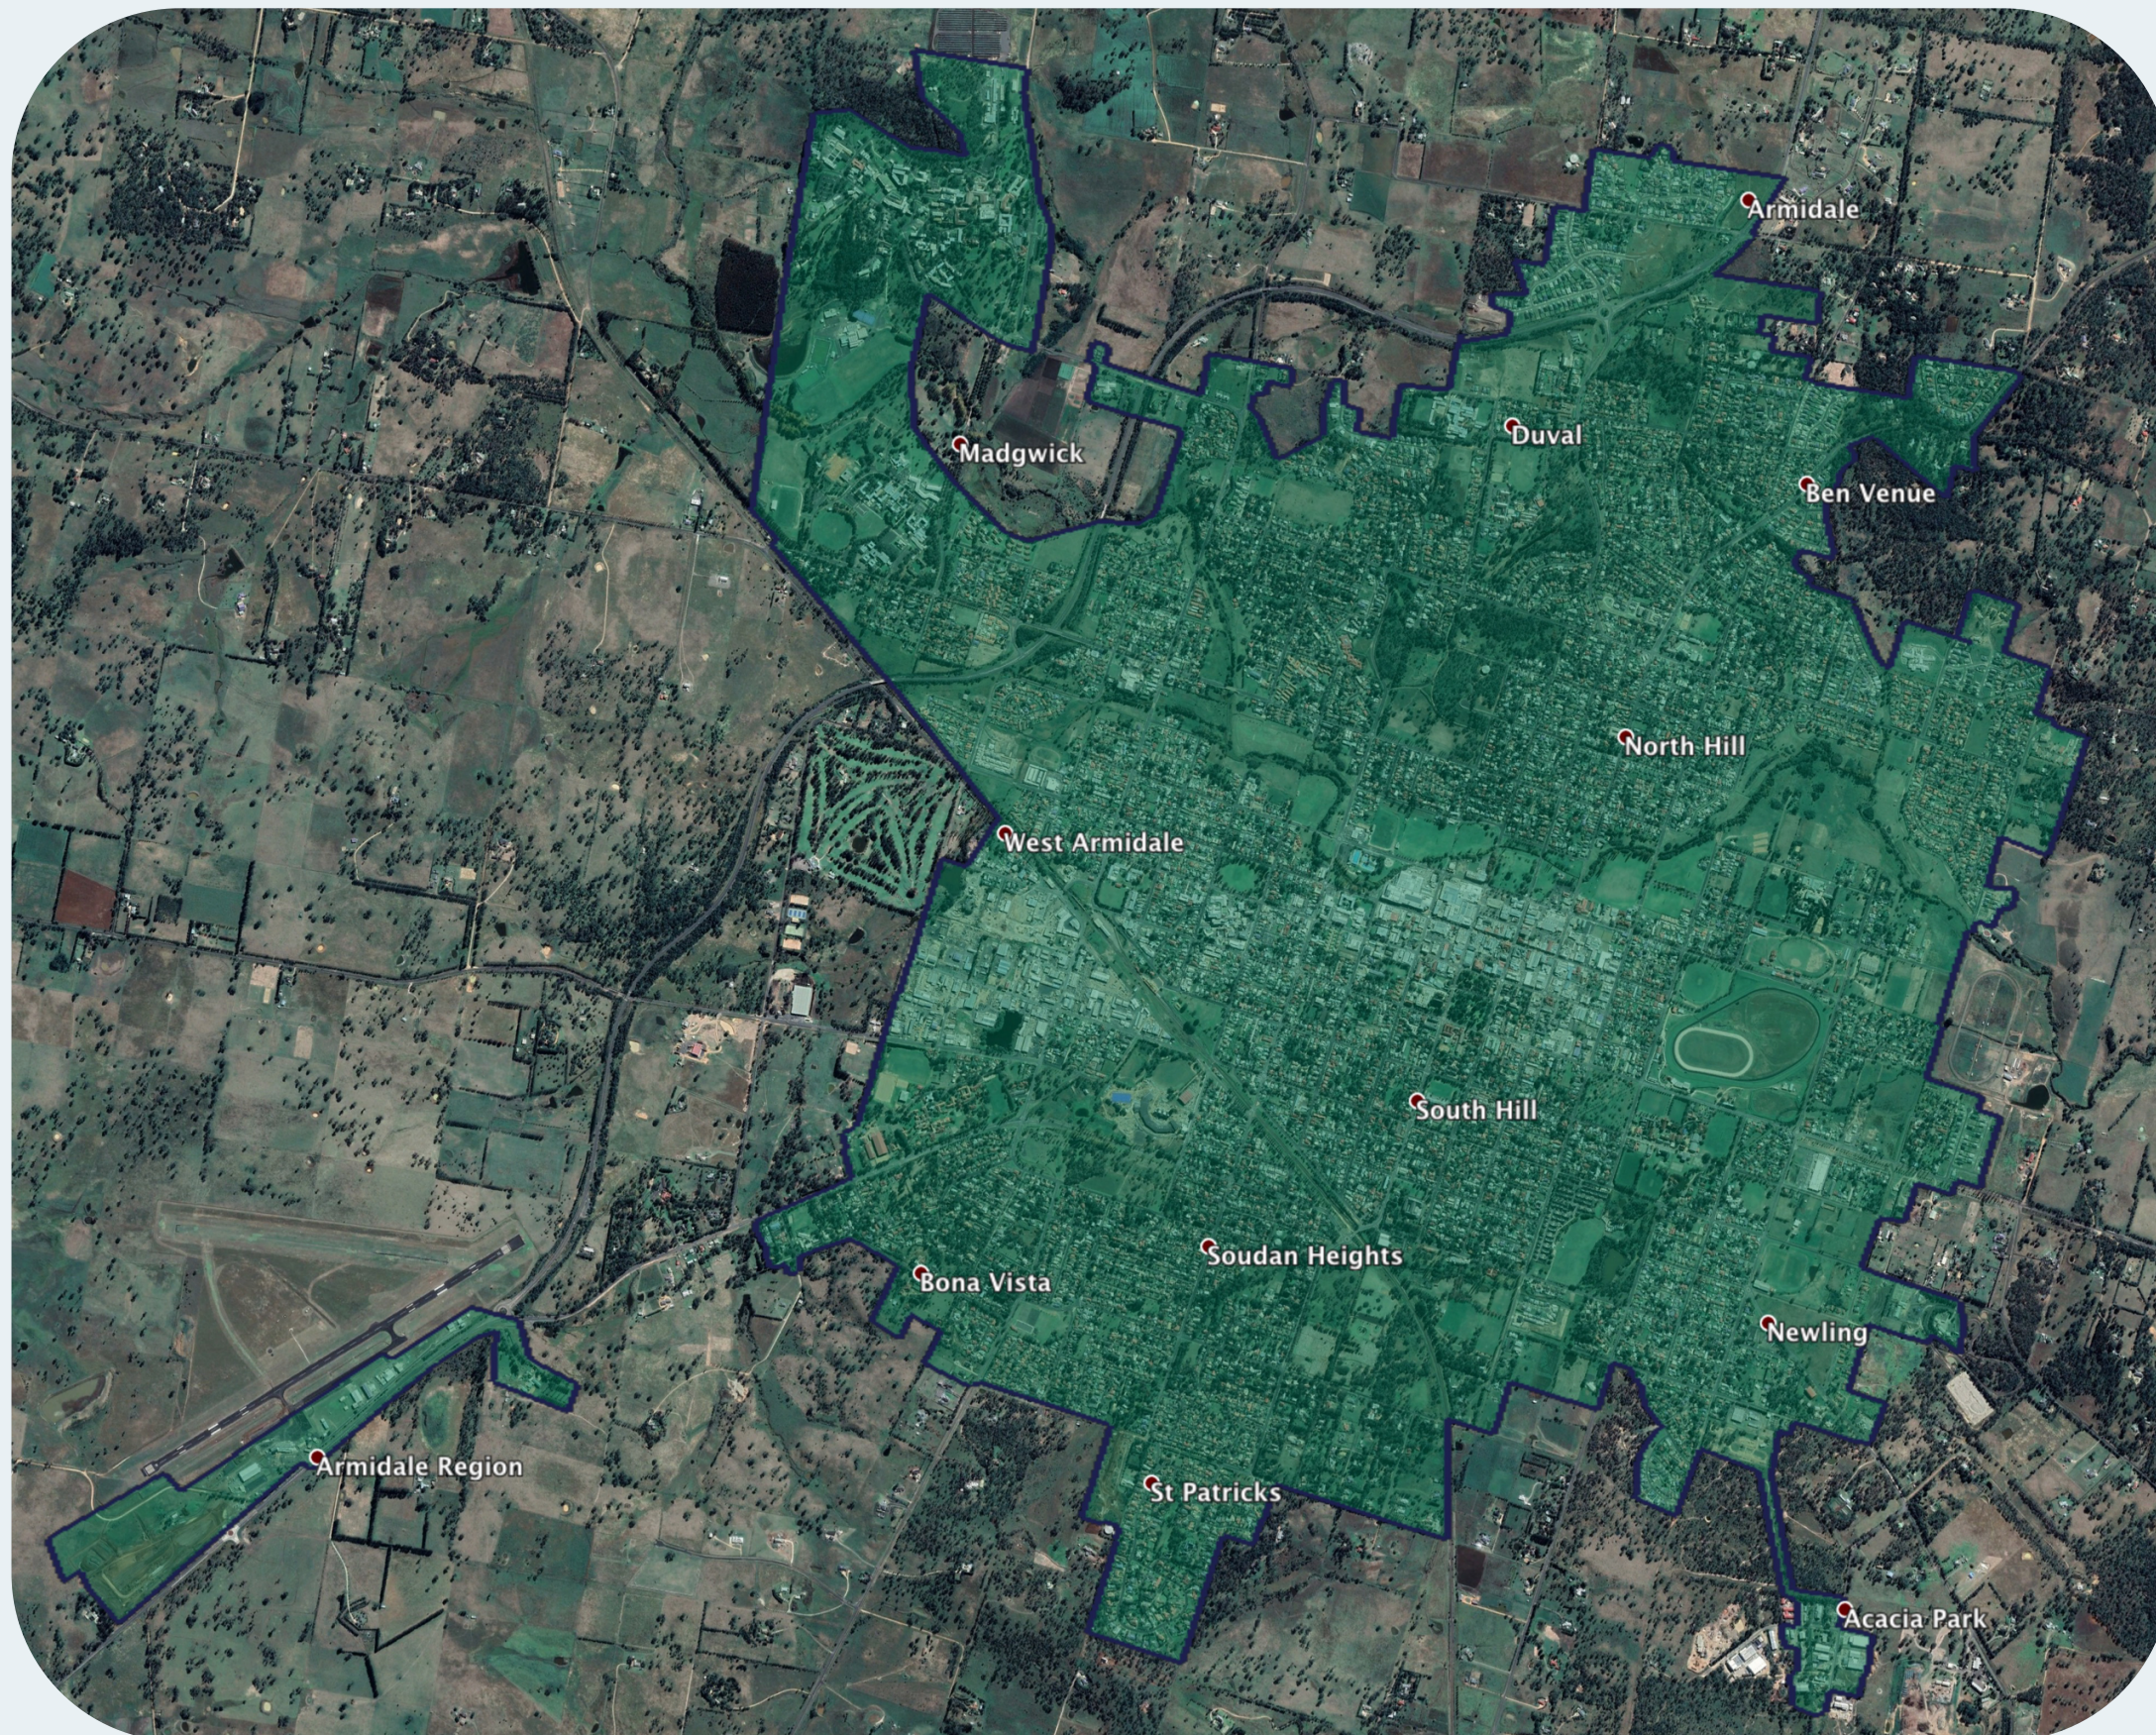

# nbn™ Business Fibre Zone indicative map - Armidale and surrounds

The nbn™ Business Fibre Initiative is available to businesses right across the country.

The area highlighted on this map, is part of an nbn™ Business Fibre Zone that is eligible for business nbn™ Enterprise Ethernet.