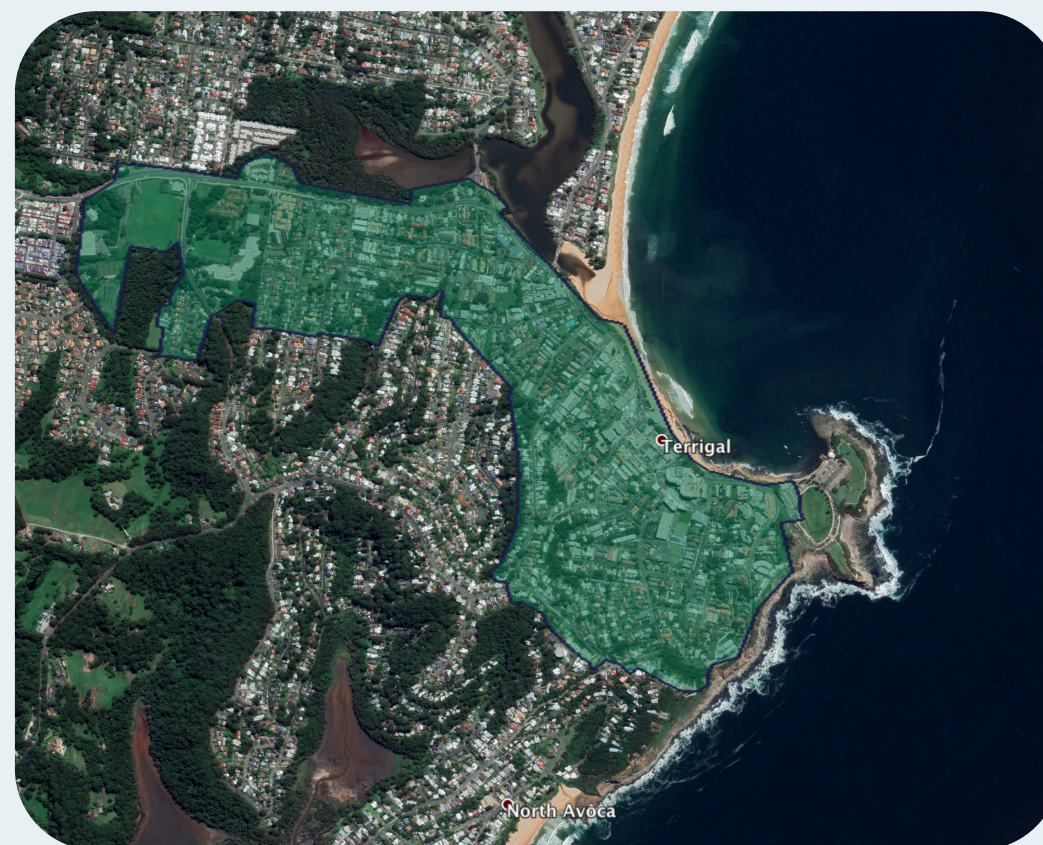

nbn™ Business Fibre Zone indicative map – Central Coast and surrounds

The nbn™ Business Fibre Initiative is available to businesses right across the country.

The areas highlighted on this map, are part of an nbn™ Business Fibre Zone that is eligible for business nbn™ Enterprise Ethernet.

To find out more about nbn™ Enterprise Ethernet for your business, contact Countrytell on 13TELL countrytell.com.au

Key

-  nbn™ Business Fibre Zone
-  Adjacent/nearby nbn™ Business Fibre Zone (where relevant)