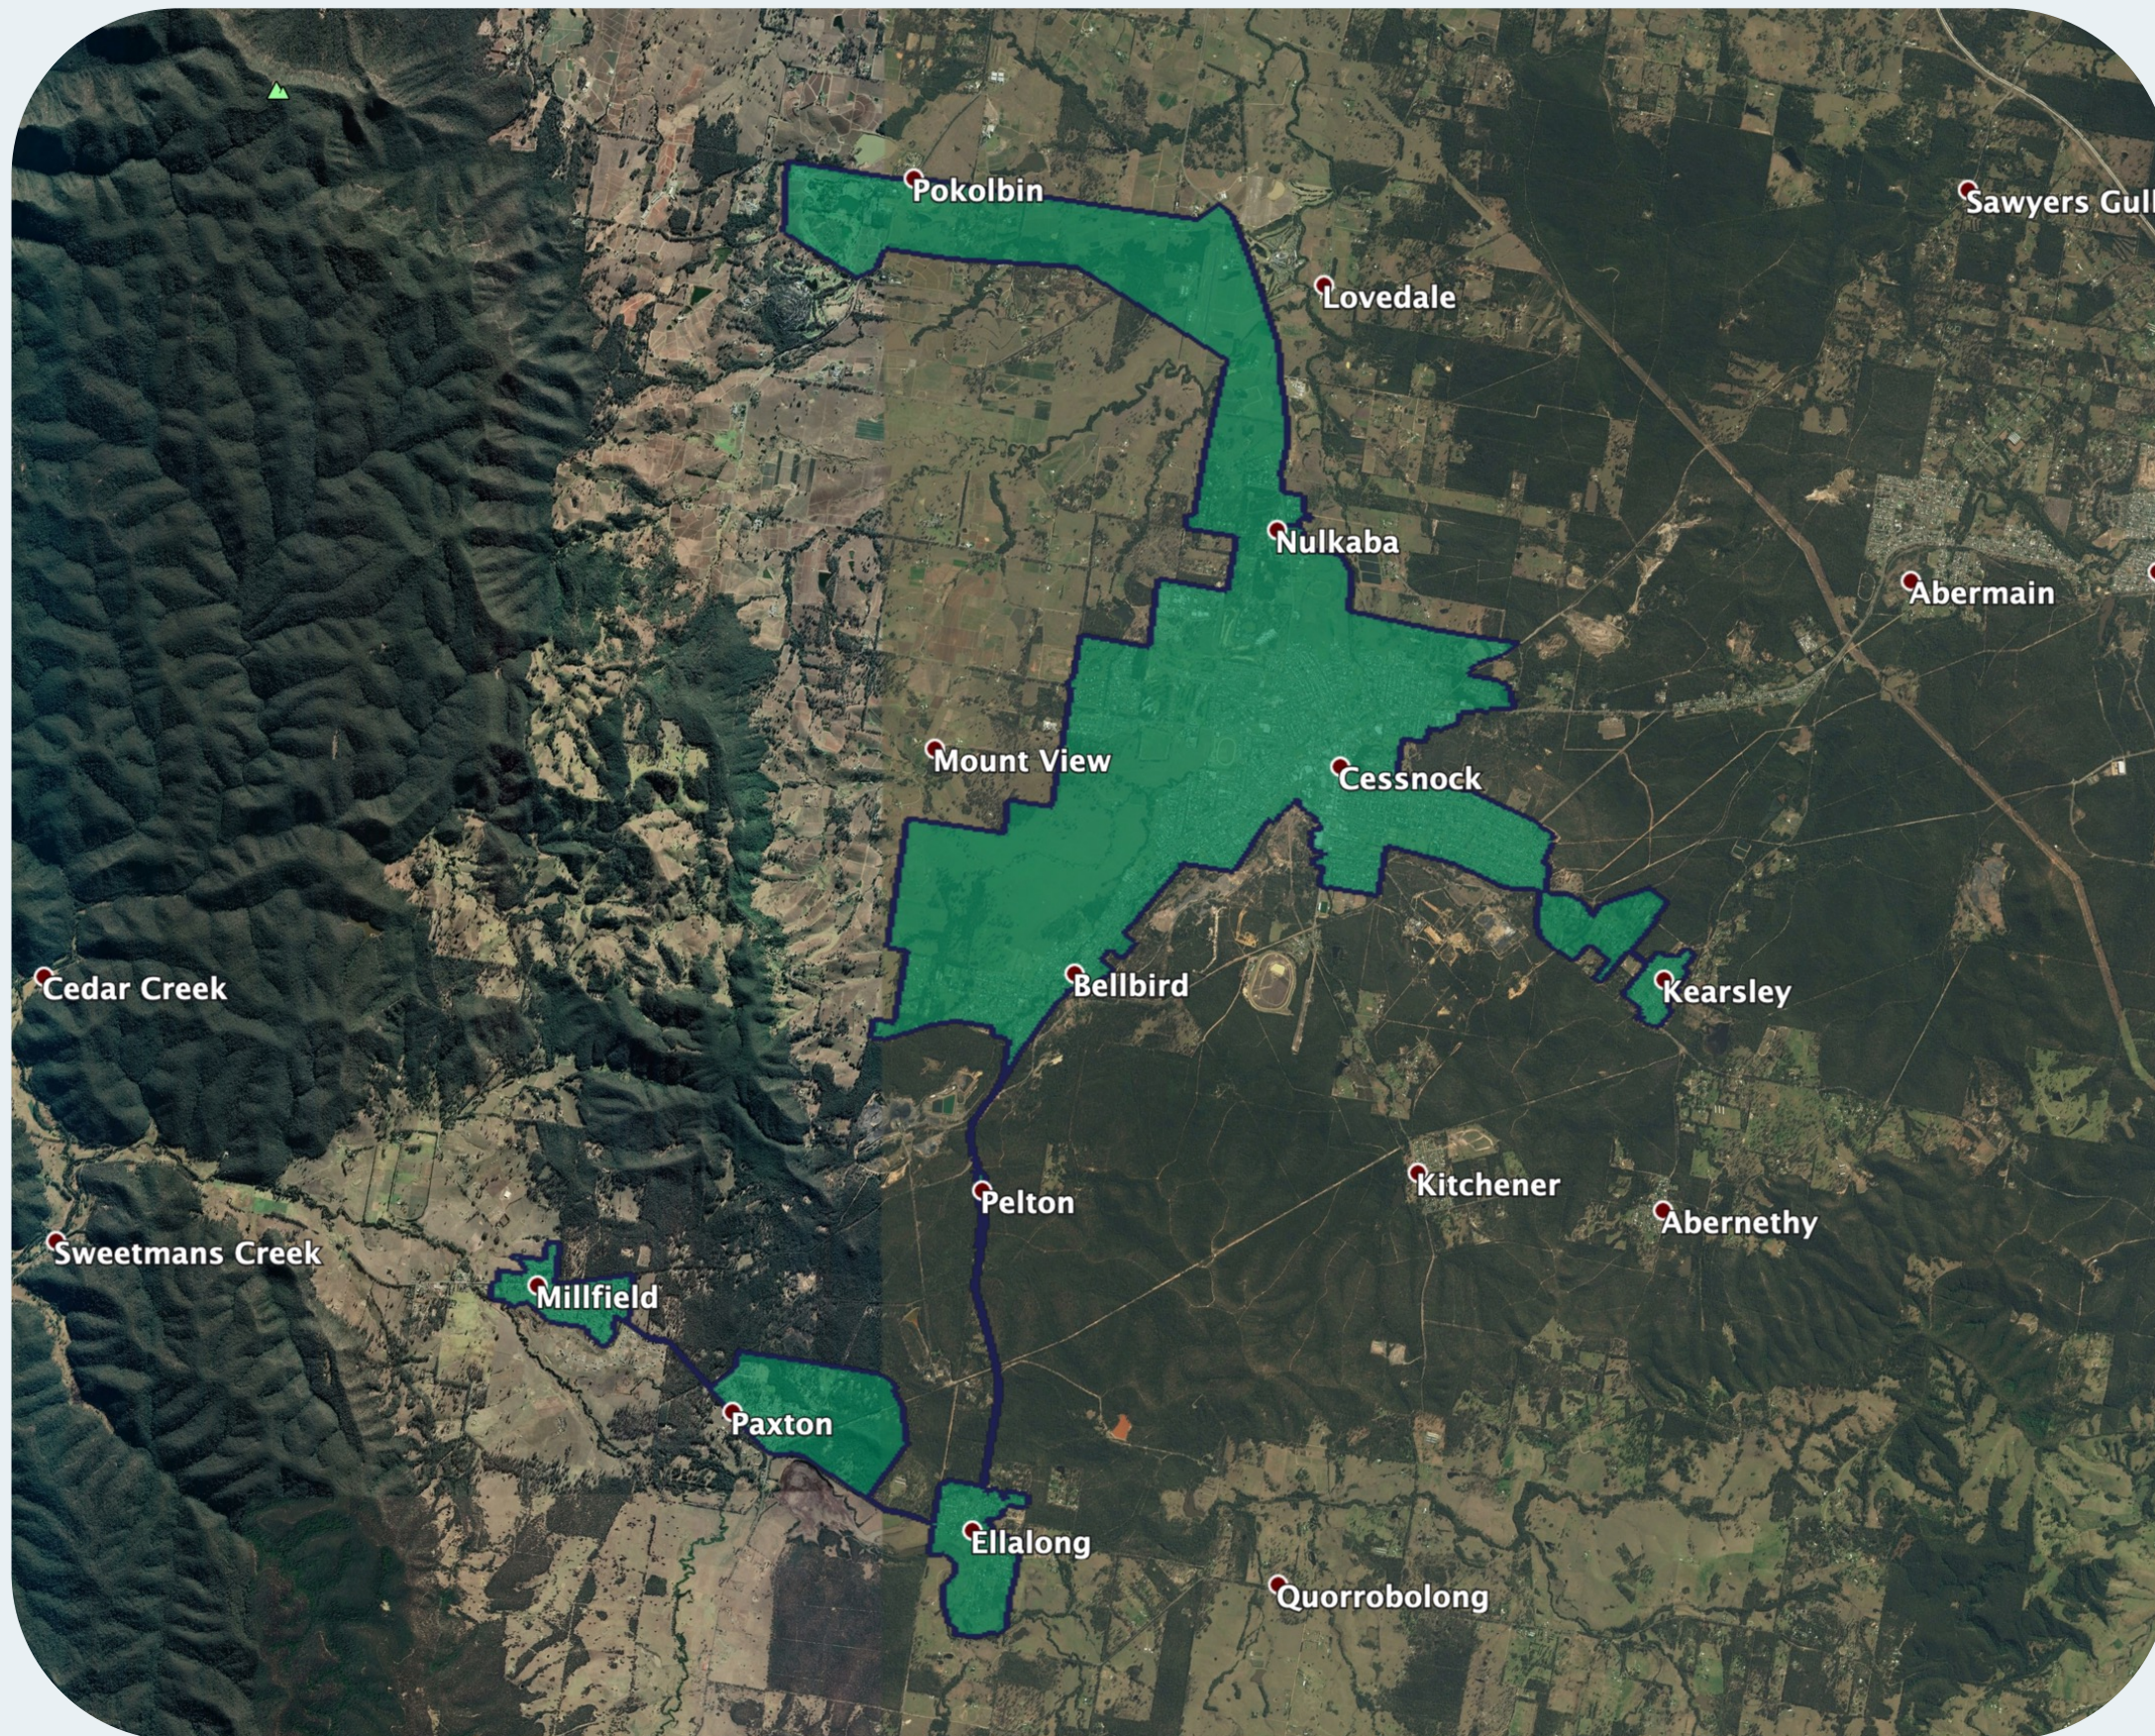

nbn™ Business Fibre Zone indicative map – Cessnock and surrounds

The nbn™ Business Fibre Initiative is available to businesses right across the country.

The area highlighted on this map, is part of an nbn™ Business Fibre Zone that is eligible for business nbn™ Enterprise Ethernet.

To find out more about nbn™ Enterprise Ethernet for your business, contact Countrytell on 13TELL countrytell.com.au

Key

-  nbn™ Business Fibre Zone
-  Adjacent/nearby nbn™ Business Fibre Zone (where relevant)