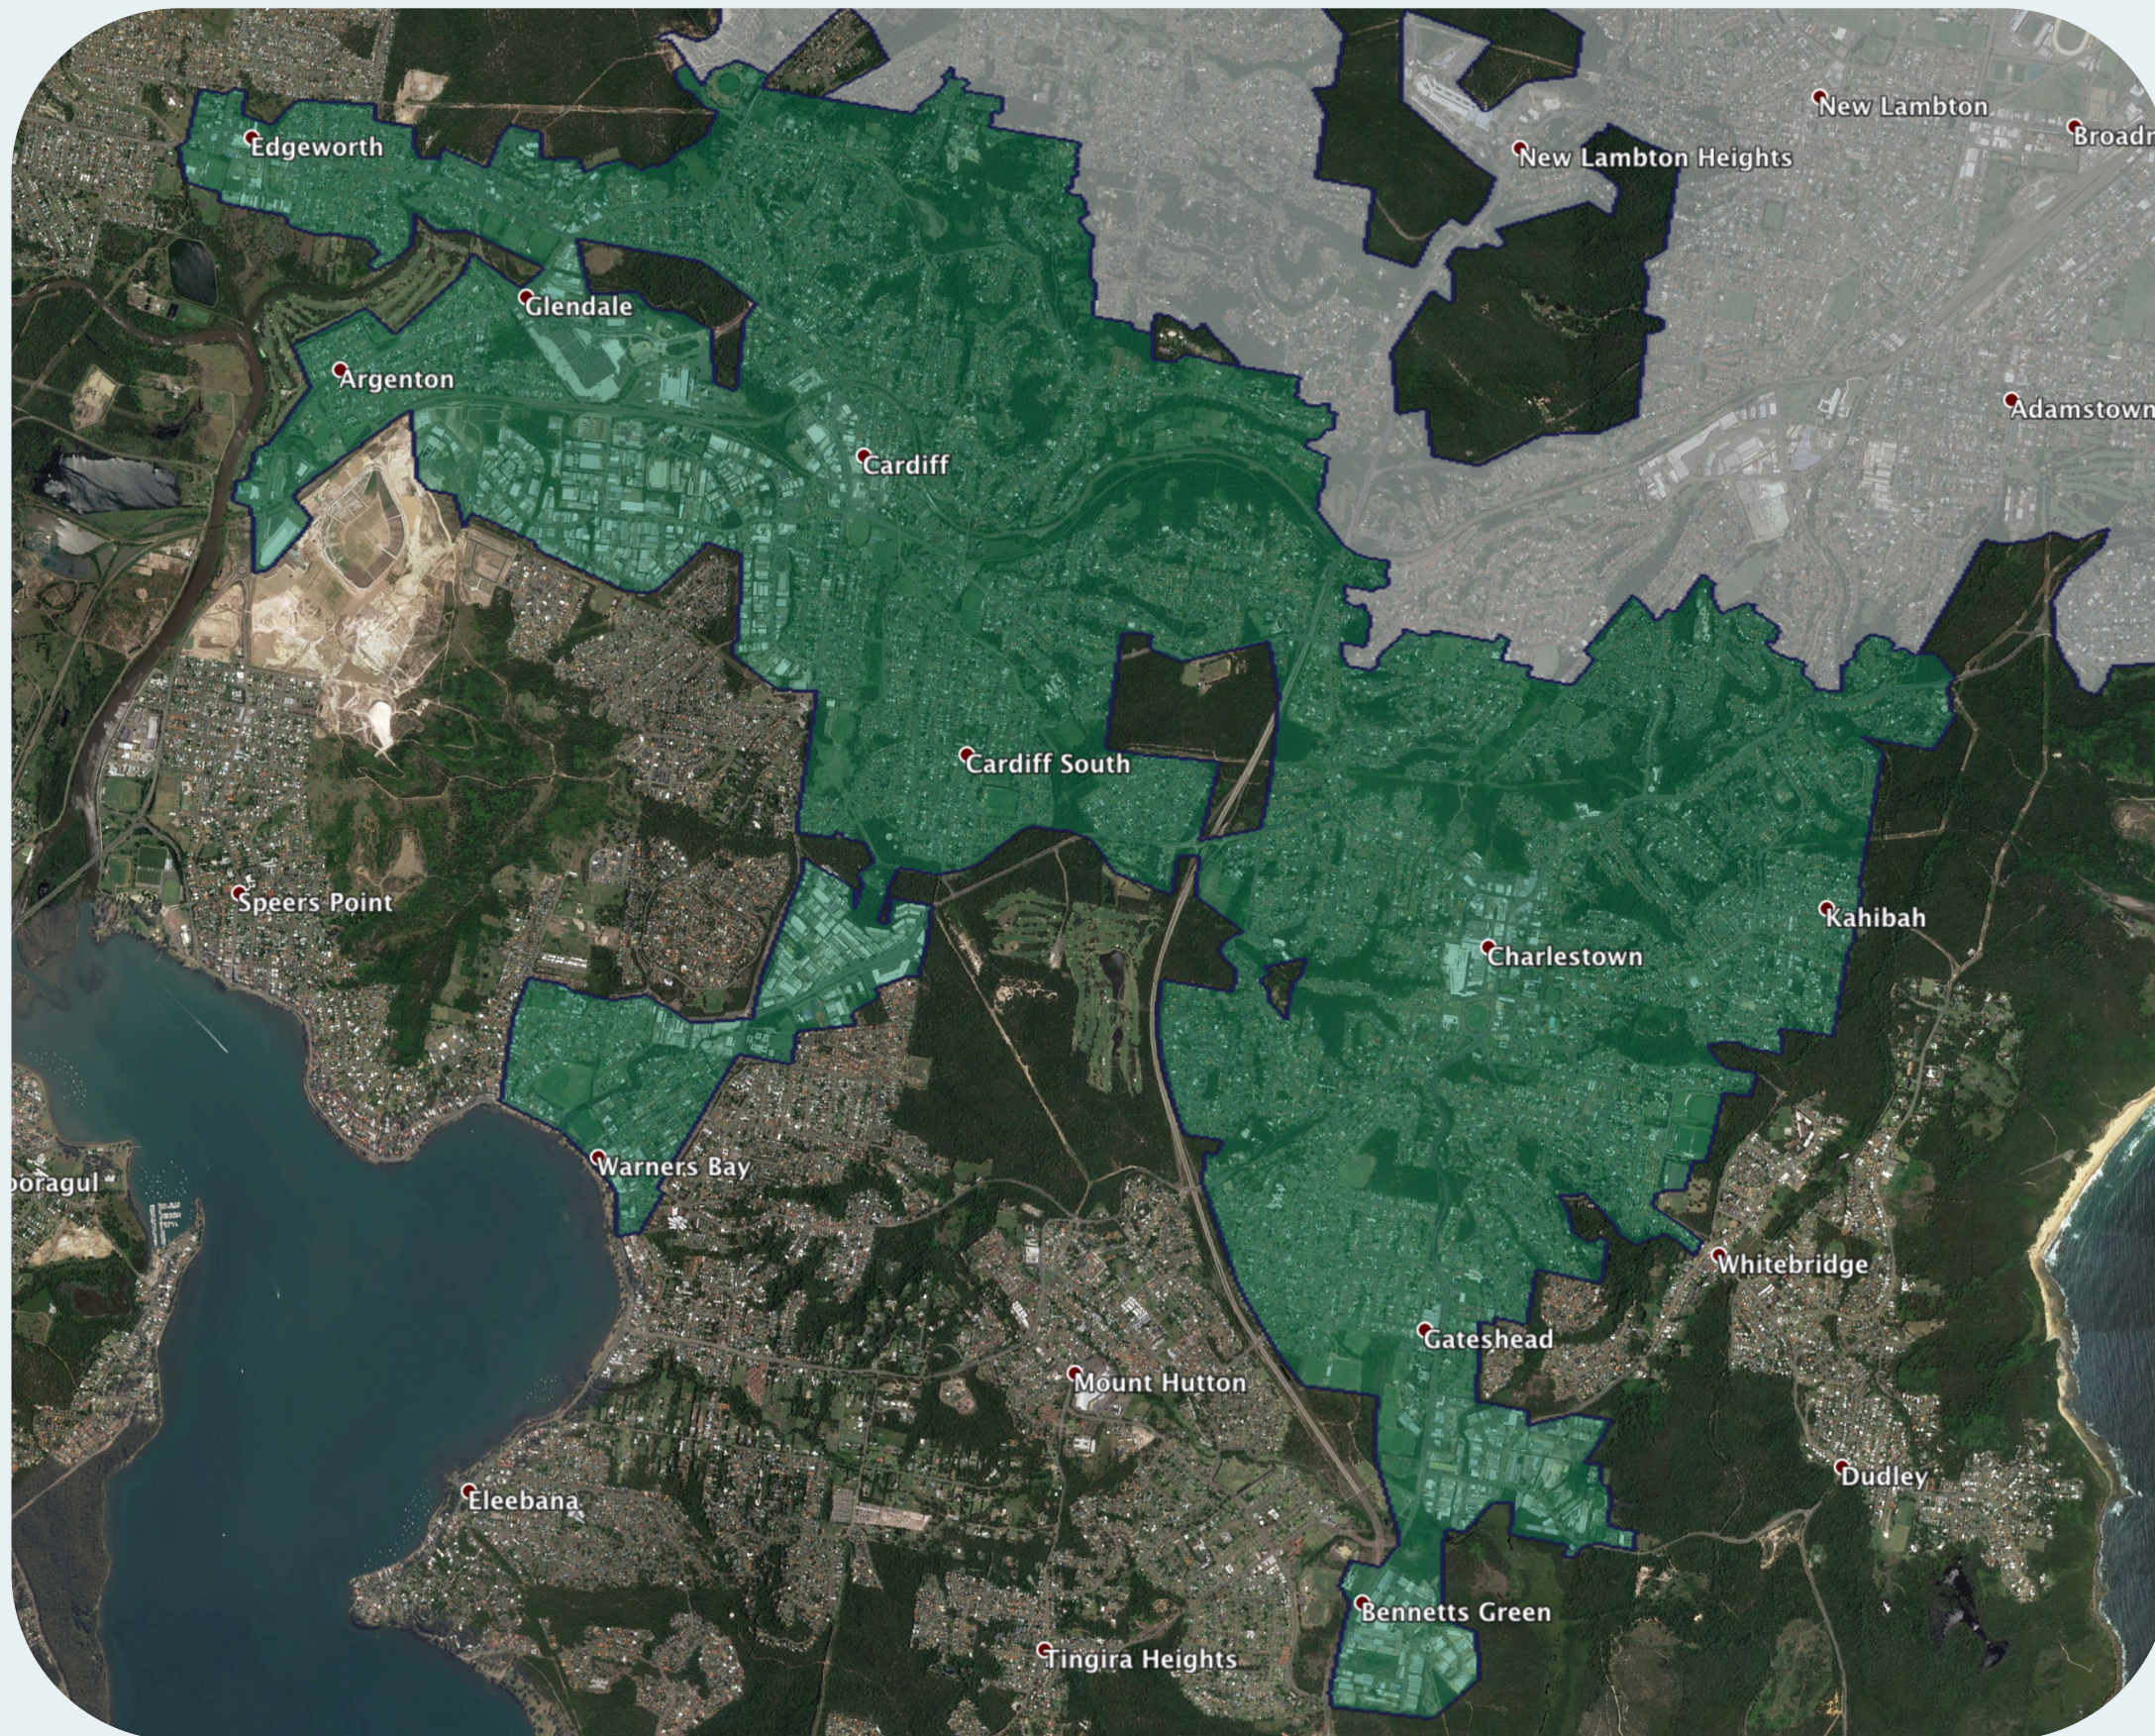

nbn™ Business Fibre Zone indicative map - Charlestown and surrounds

The nbn™ Business Fibre Initiative is available to businesses right across the country.

The areas highlighted on this map, are part of an nbn™ Business Fibre Zone that is eligible for business nbn™ Enterprise Ethernet.

To find out more about nbn™ Enterprise Ethernet for your business, contact Countrytell on 13TELL countrytell.com.au

Key

-  nbn™ Business Fibre Zone
-  Adjacent/nearby nbn™ Business Fibre Zone (where relevant)