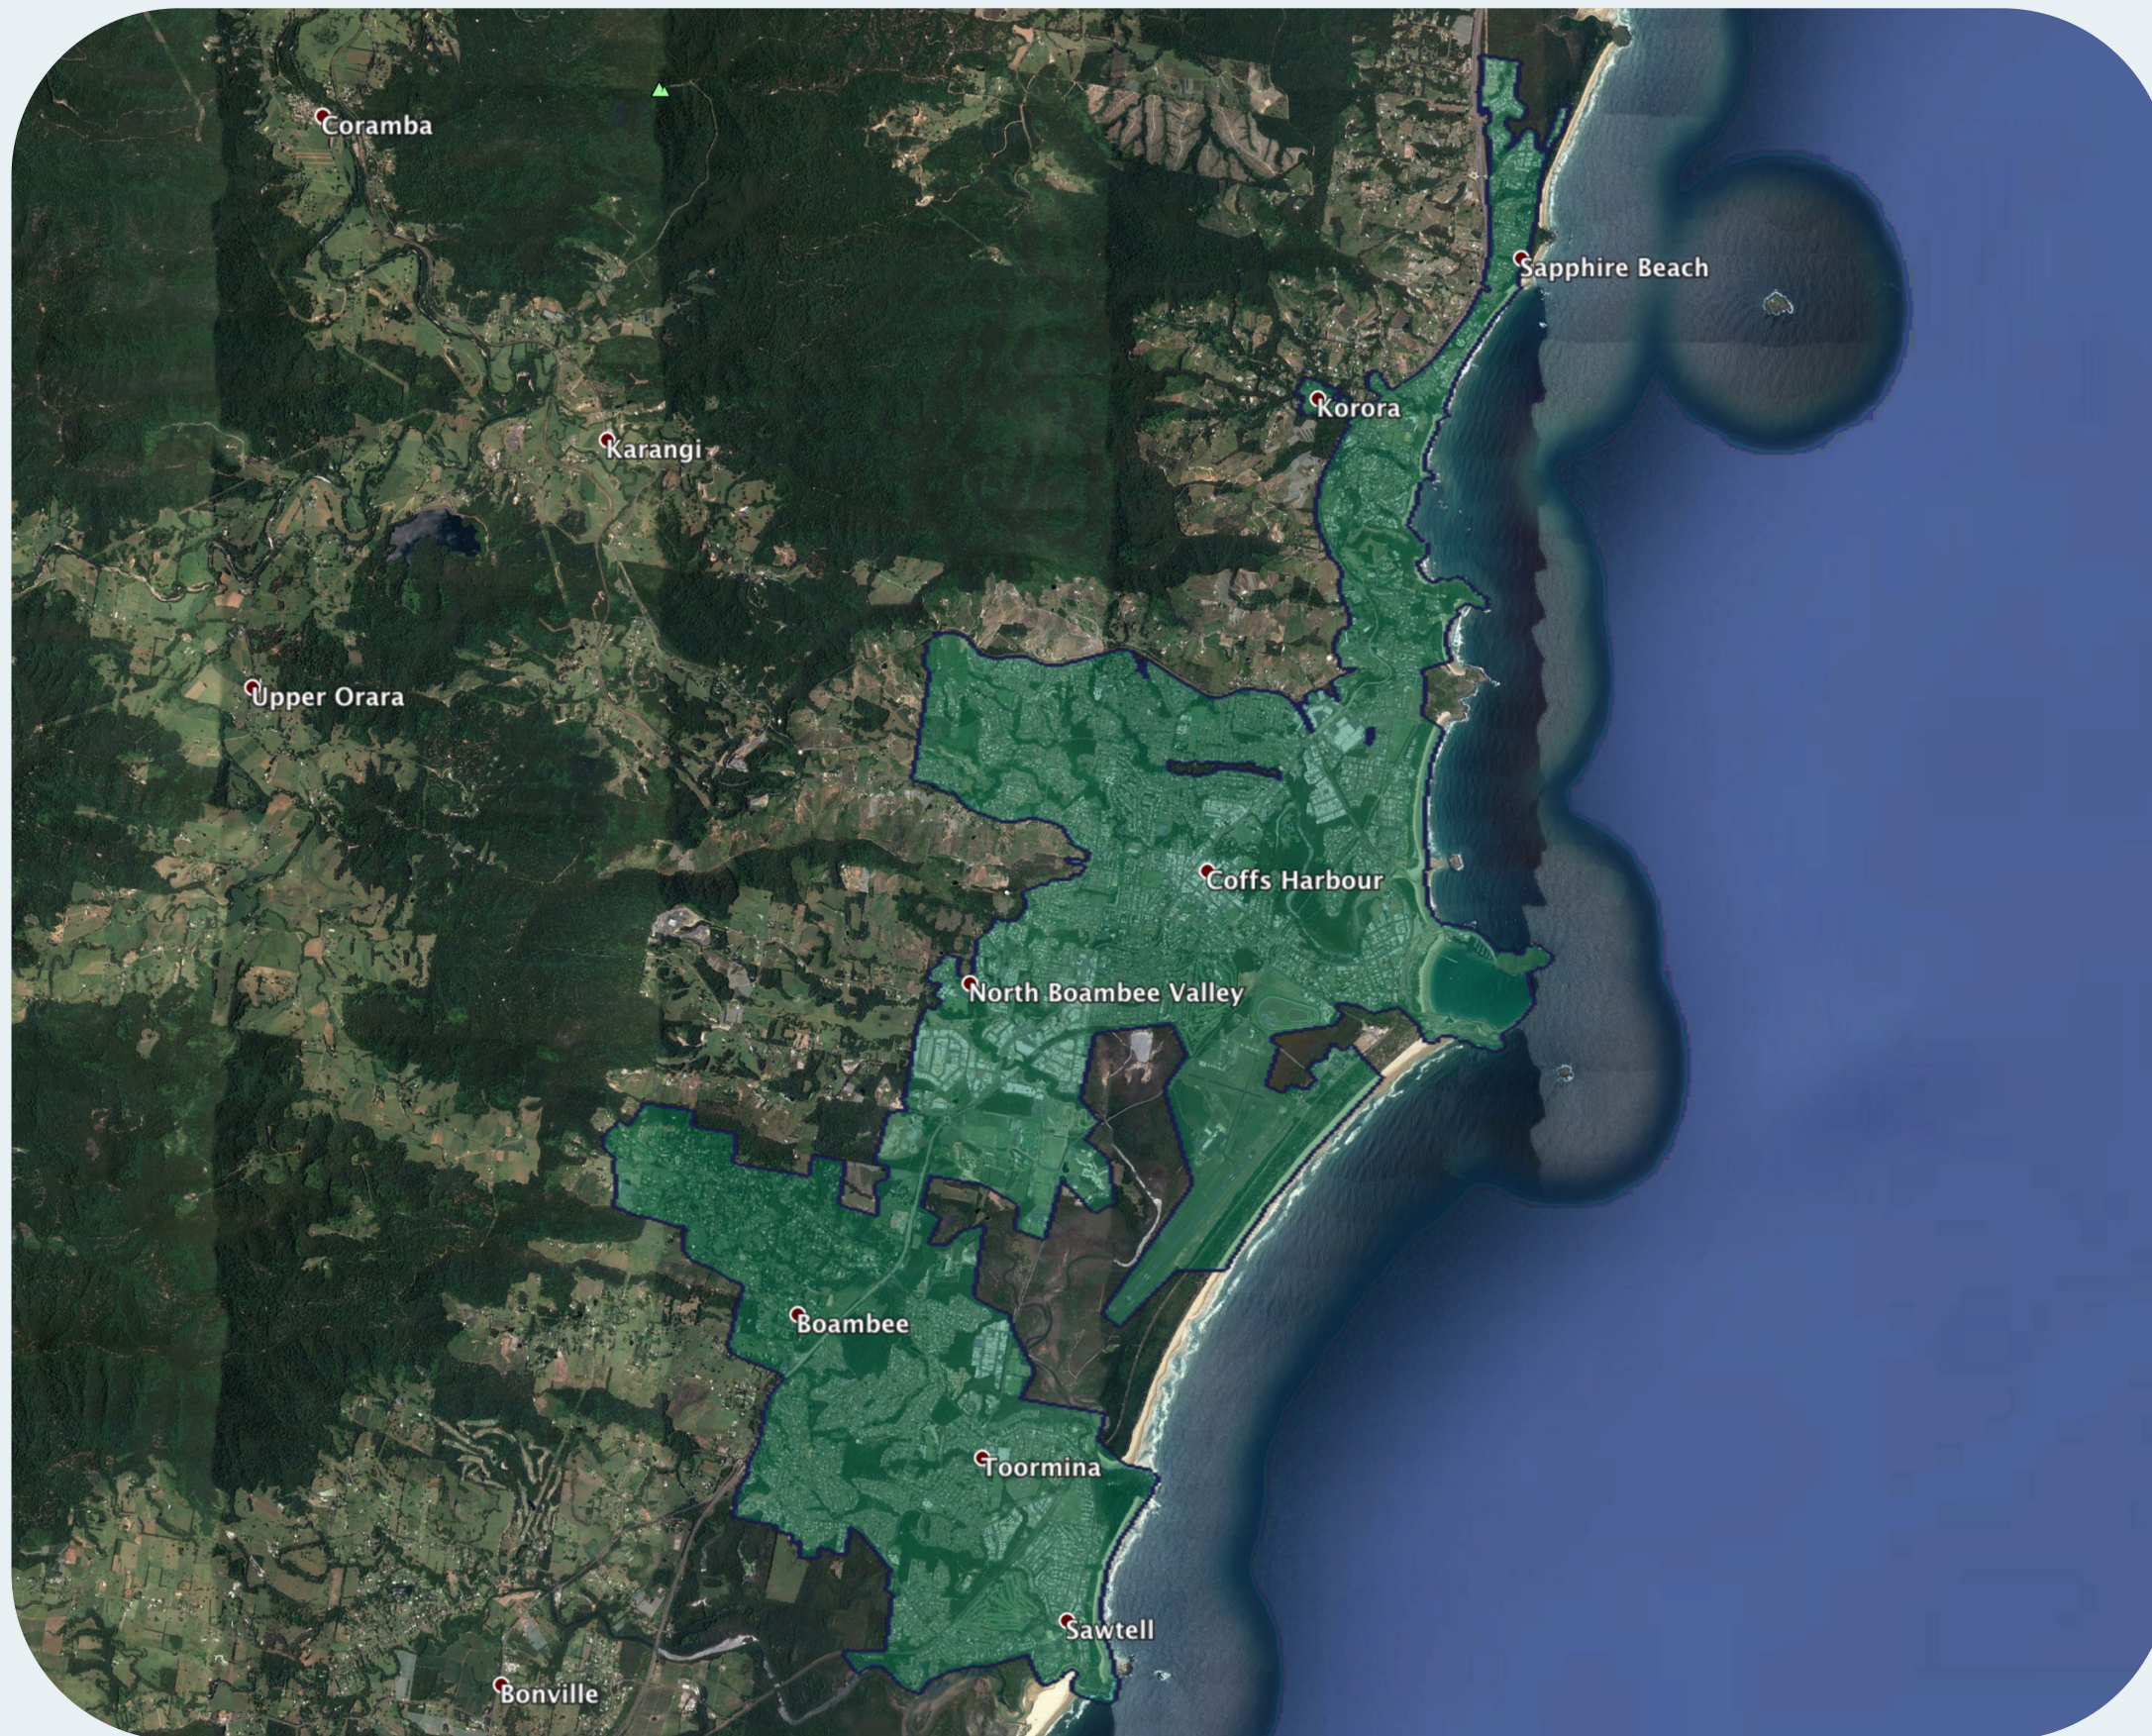

nbn™ Business Fibre Zone indicative map – Coffs Harbour and surrounds

The nbn™ Business Fibre Initiative is available to businesses right across the country.

The area highlighted on this map, is part of an nbn™ Business Fibre CBD Zone that is eligible for business nbn™ Enterprise Ethernet.

To find out more about nbn™ Enterprise Ethernet for your business, contact Countrytell on 13TELL countrytell.com.au

Key

-  nbn™ Business Fibre Zone
-  Adjacent/nearby nbn™ Business Fibre Zone (where relevant)