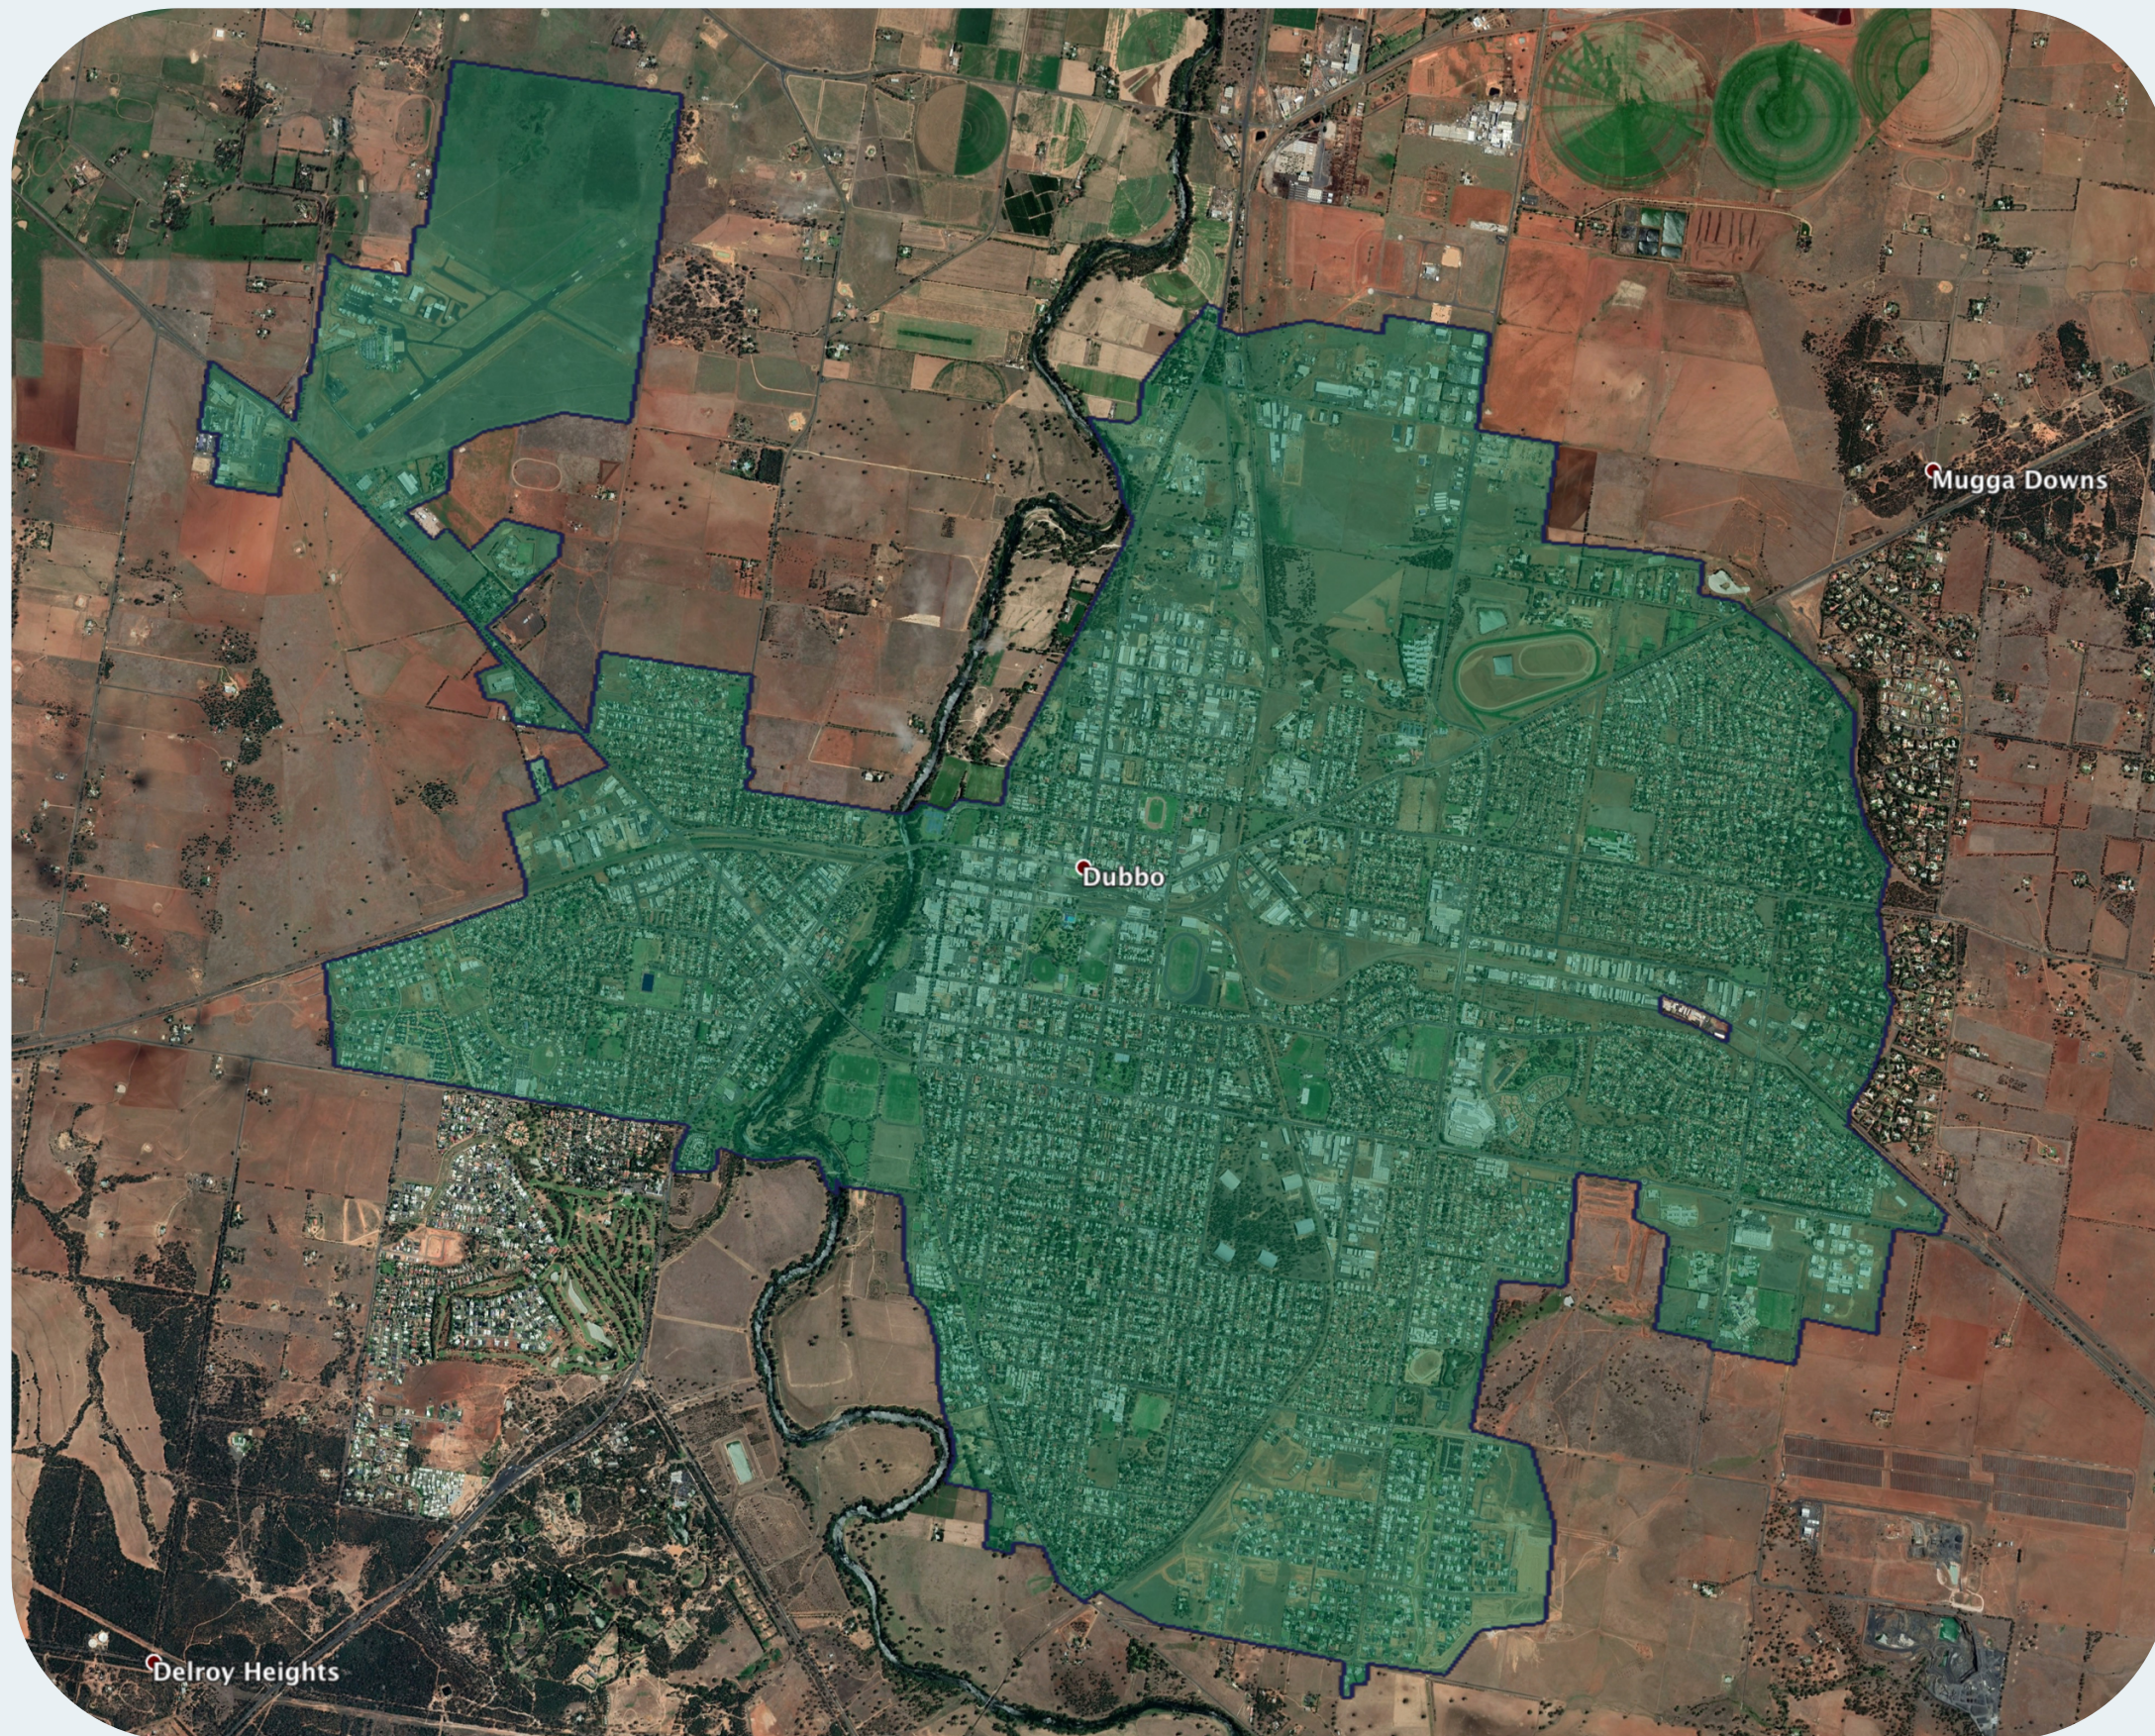

nbn™ Business Fibre Zone indicative map – Dubbo and surrounds

The nbn™ Business Fibre Initiative is available to businesses right across the country.

The area highlighted on this map, is part of an nbn™ Business Fibre CBD Zone that is eligible for business nbn™ Enterprise Ethernet.

To find out more about nbn™ Enterprise Ethernet for your business, contact Countrytell on 13TELL countrytell.com.au

Key

-  nbn™ Business Fibre Zone
-  Adjacent/nearby nbn™ Business Fibre Zone (where relevant)