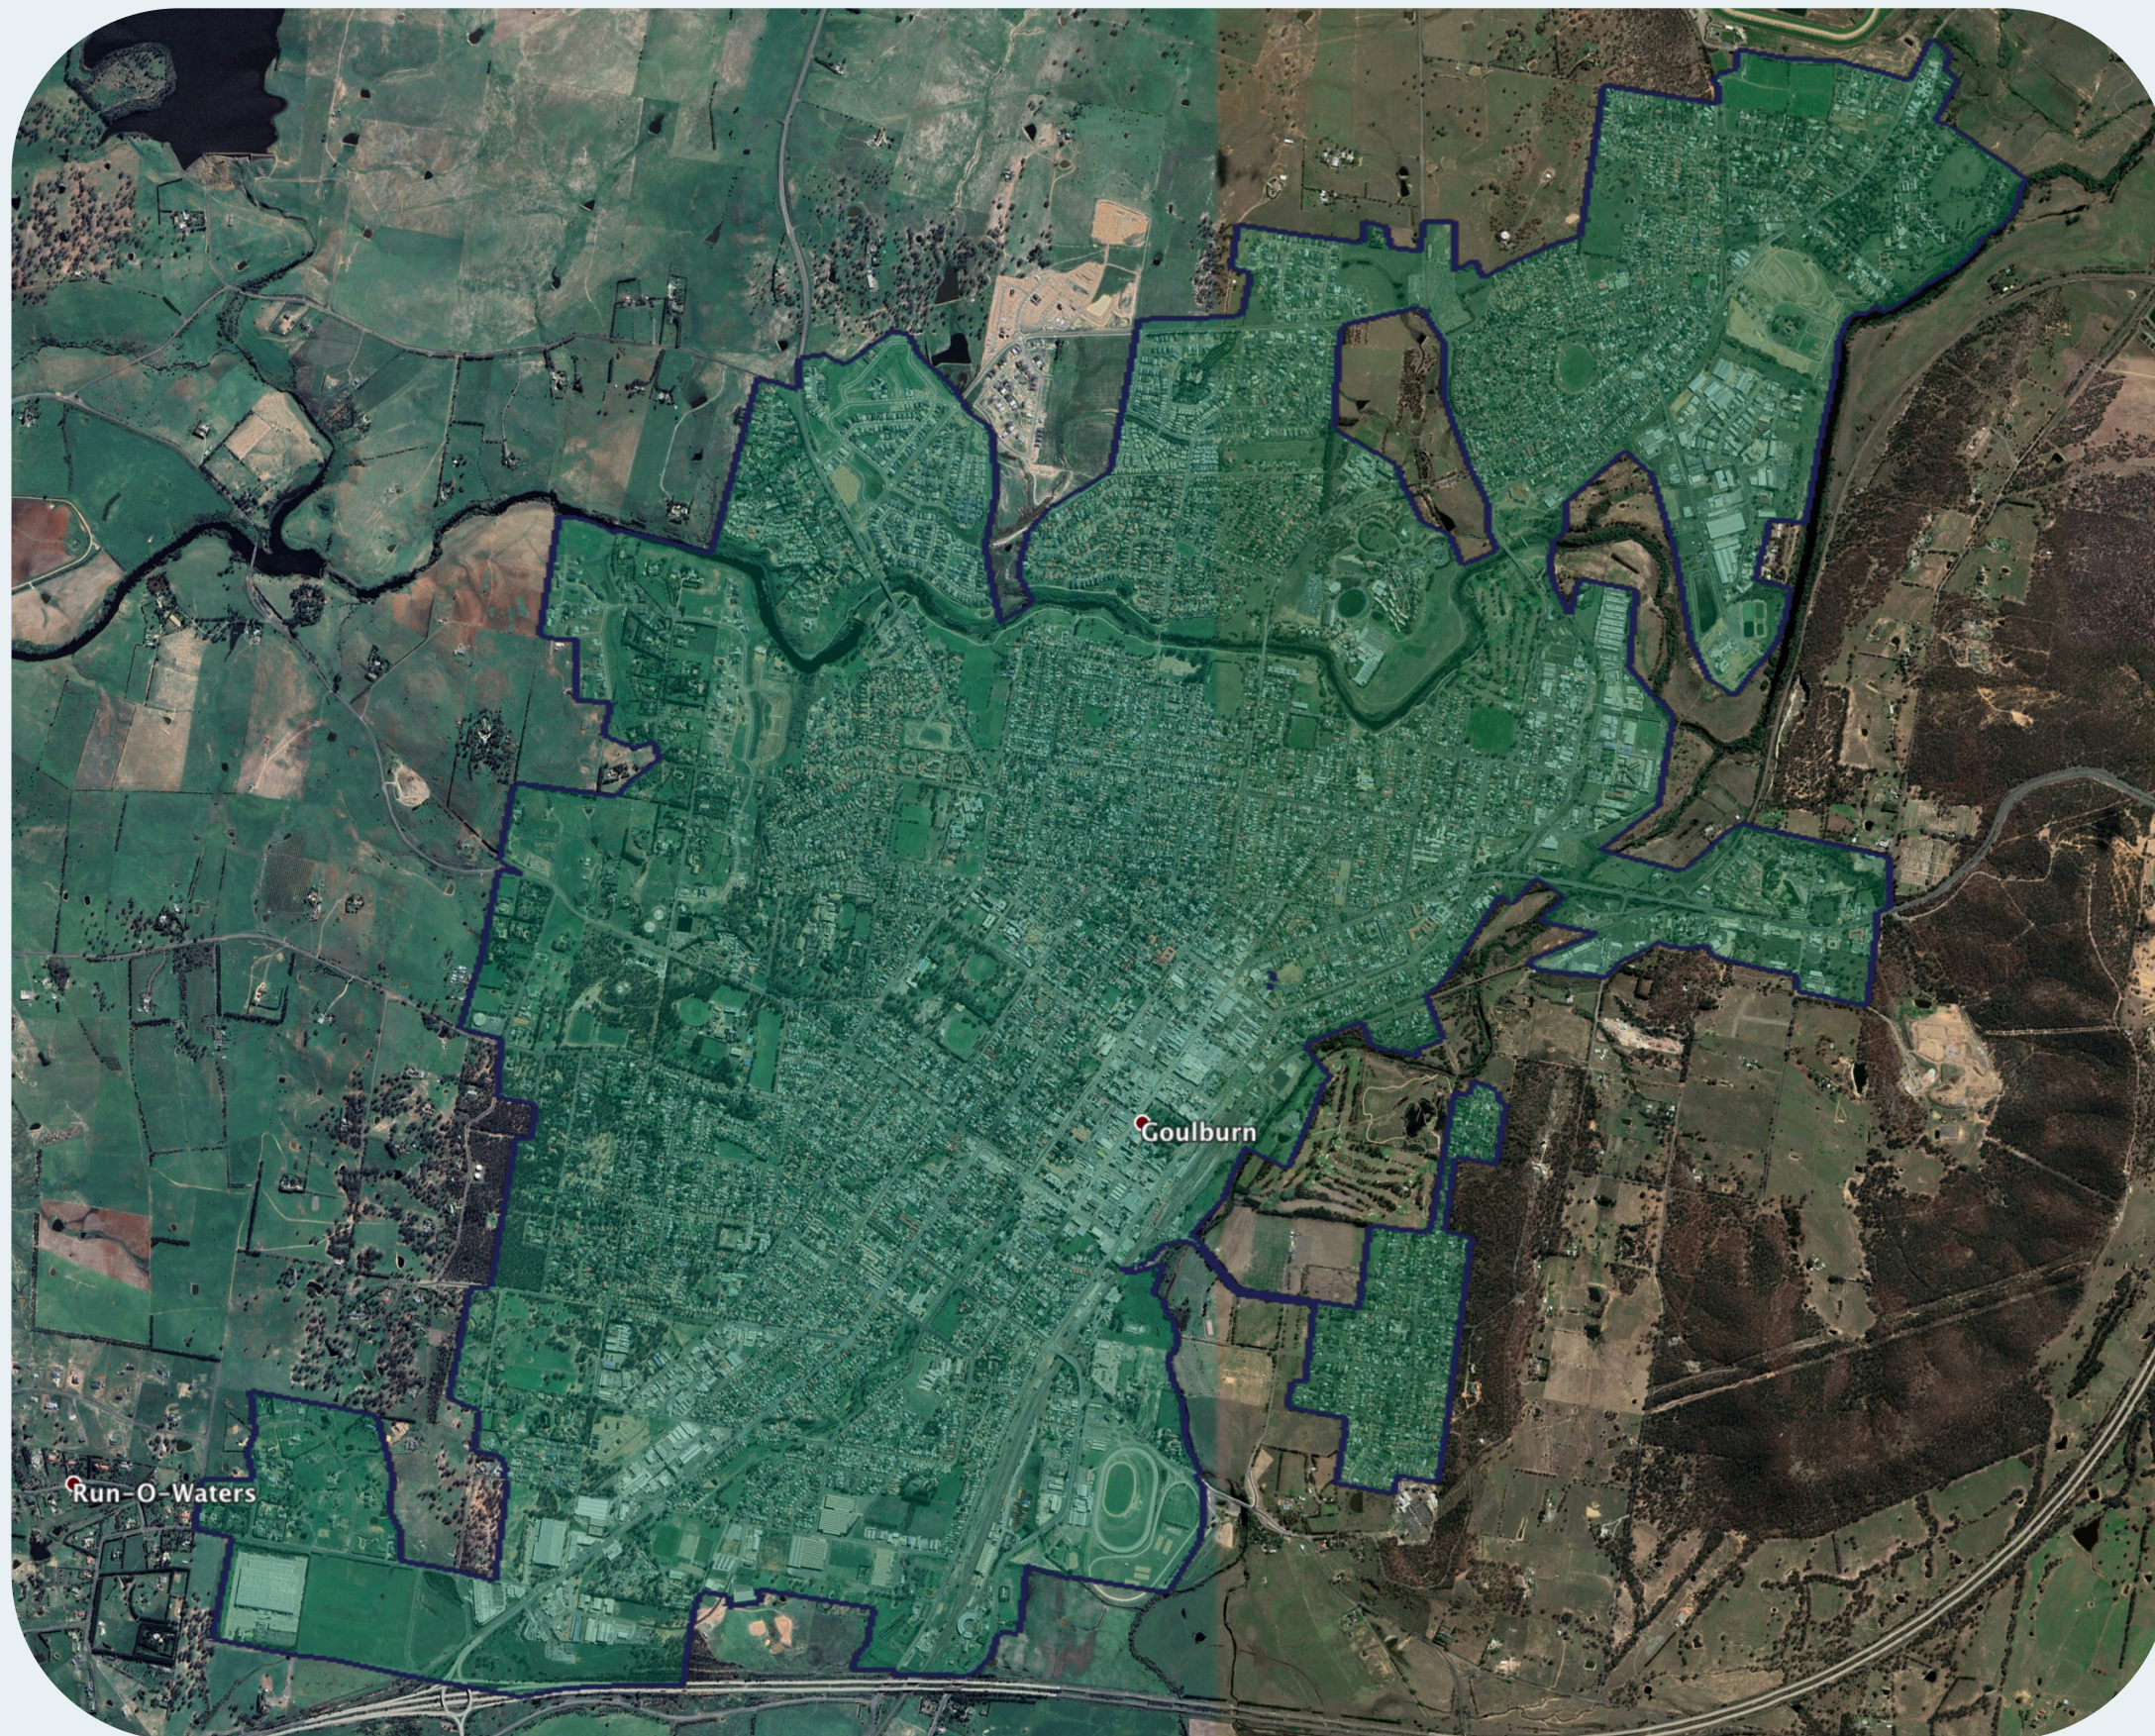

# nbn™ Business Fibre Zone indicative map - Goulburn and surrounds

The nbn™ Business Fibre Initiative is available to businesses right across the country.

The area highlighted on this map, is part of an nbn™ Business Fibre CBD Zone that is eligible for business nbn™ Enterprise Ethernet.

## Key

-  nbn™ Business Fibre Zone
-  Adjacent/nearby nbn™ Business Fibre Zone (where relevant)