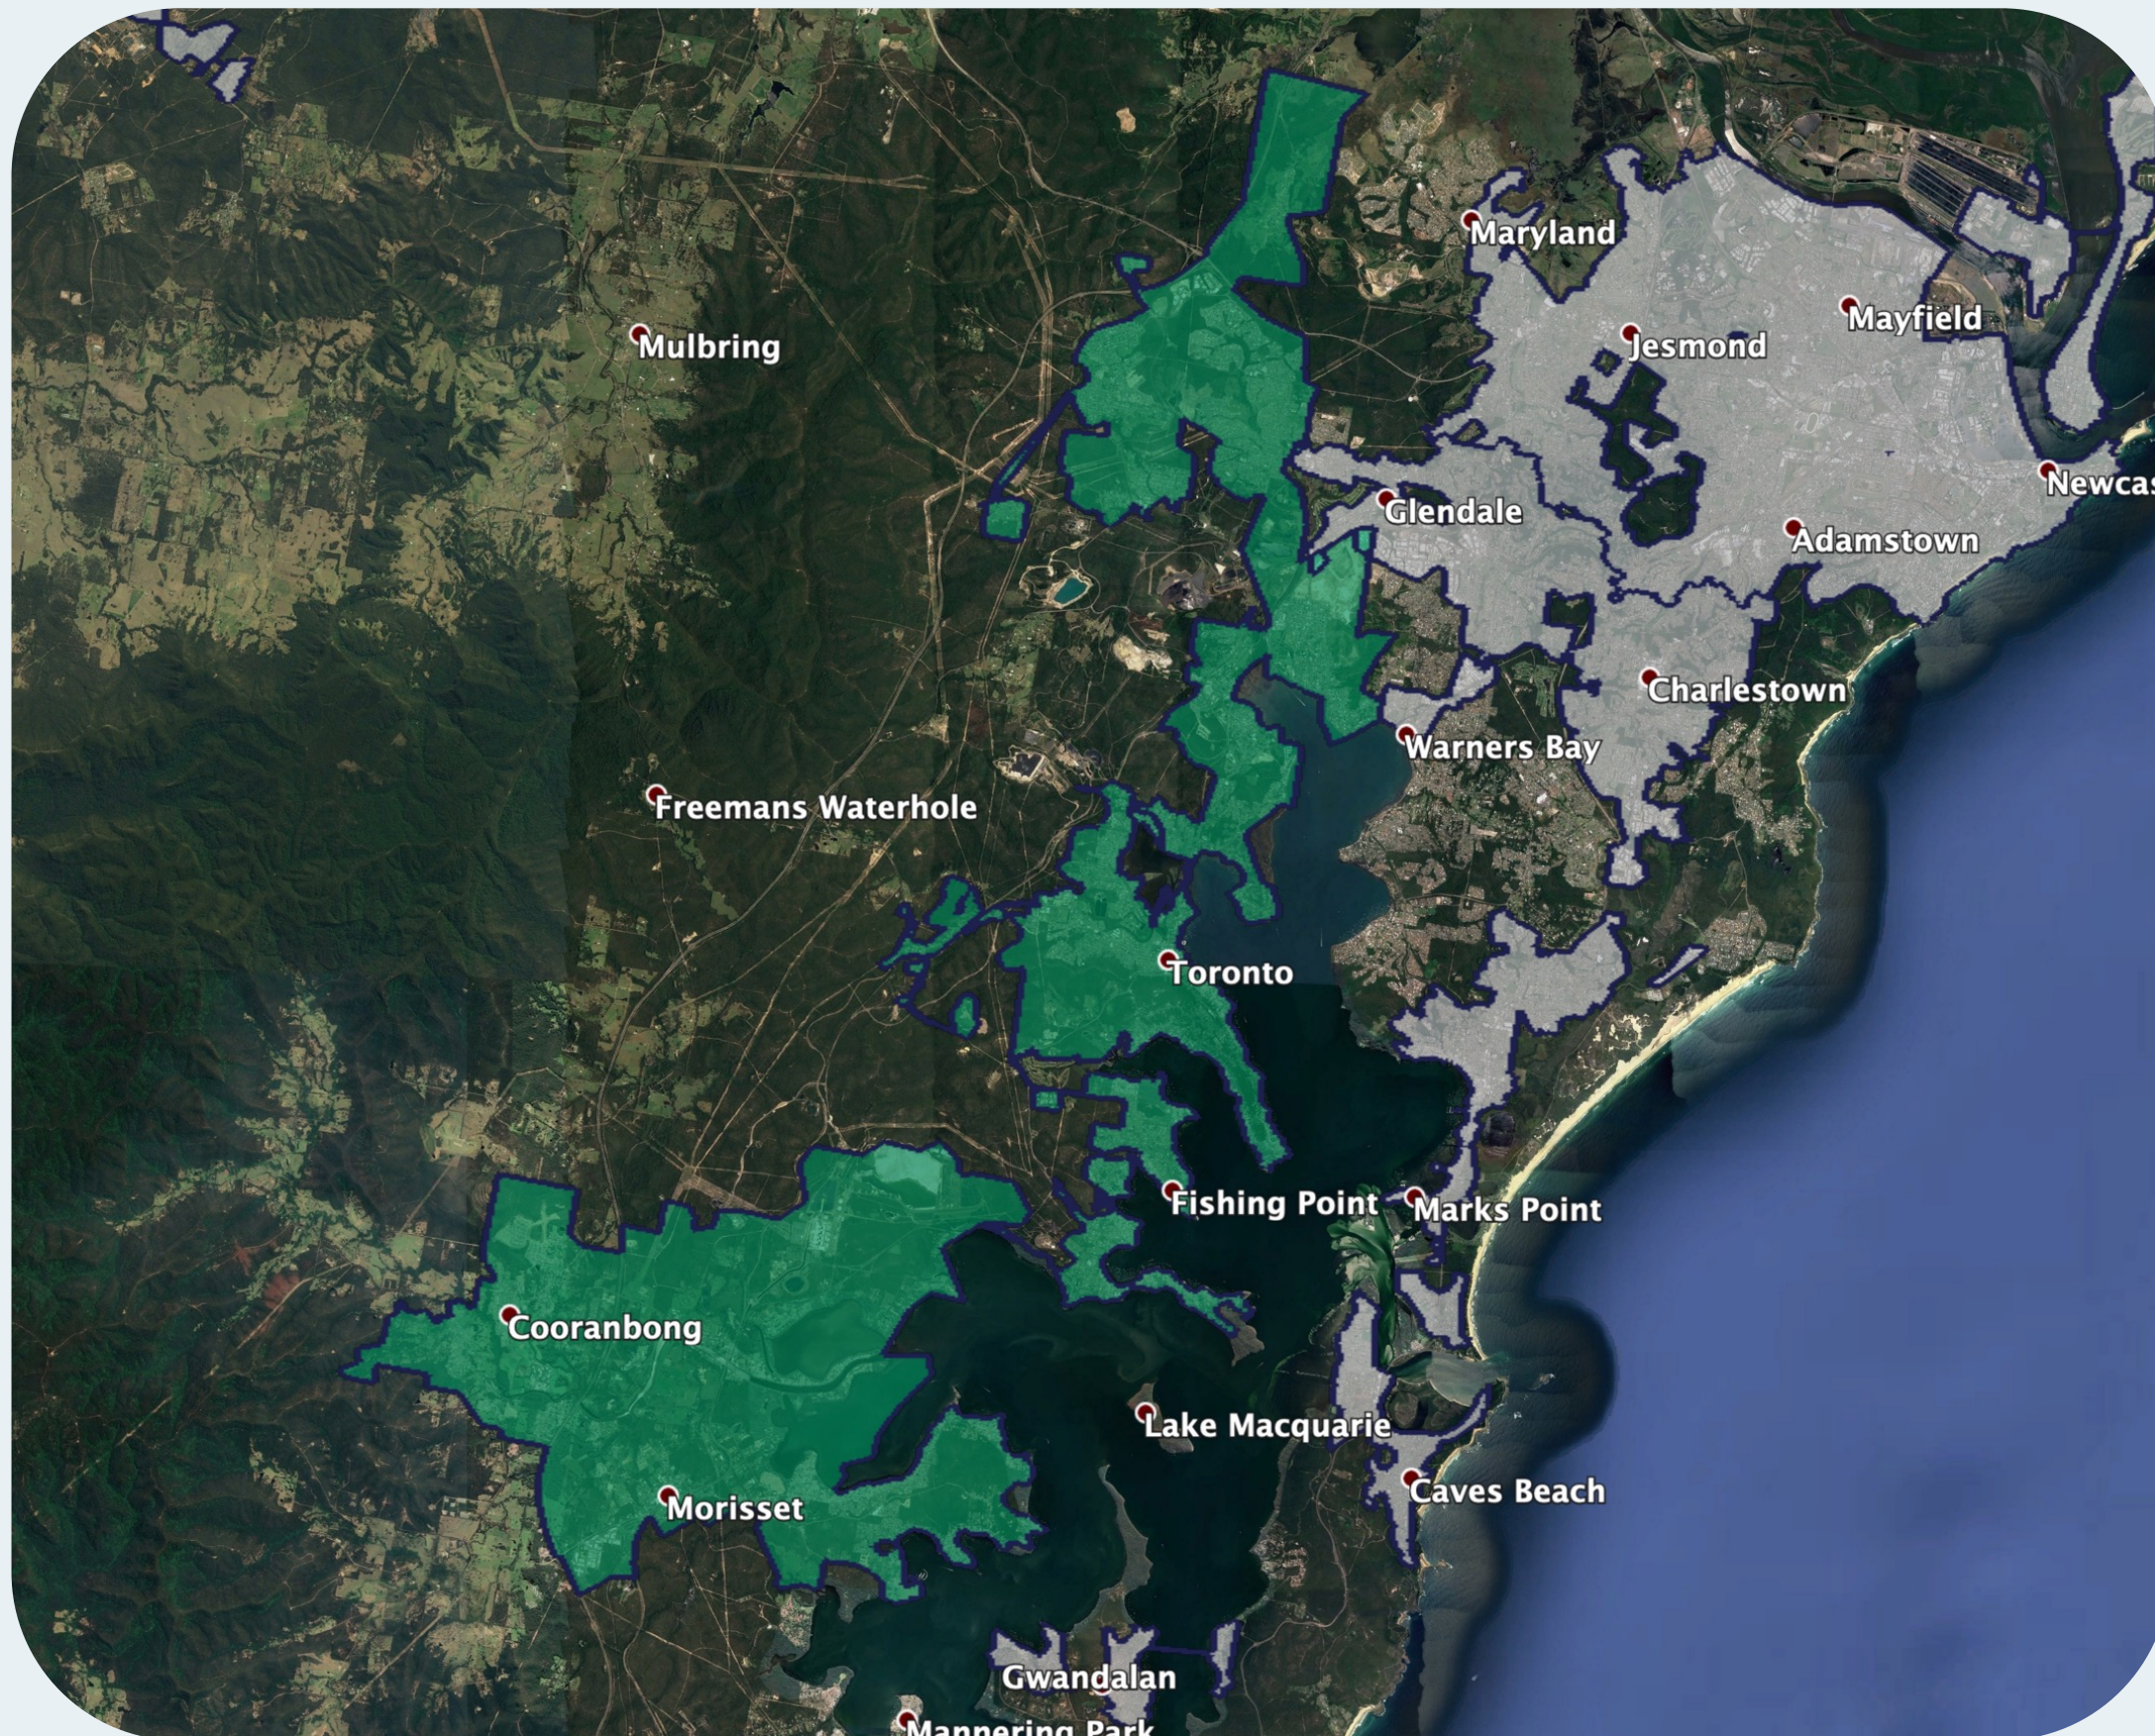

nbn™ Business Fibre Zone indicative map – Lake Macquarie West and surrounds

The nbn™ Business Fibre Initiative is available to businesses right across the country.

The areas highlighted on this map, are part of an nbn™ Business Fibre Zone that is eligible for business nbn™ Enterprise Ethernet.

To find out more about nbn™ Enterprise Ethernet for your business, contact Countrytell on 13TELL countrytell.com.au

Key

-  nbn™ Business Fibre Zone
-  Adjacent/nearby nbn™ Business Fibre Zone (where relevant)