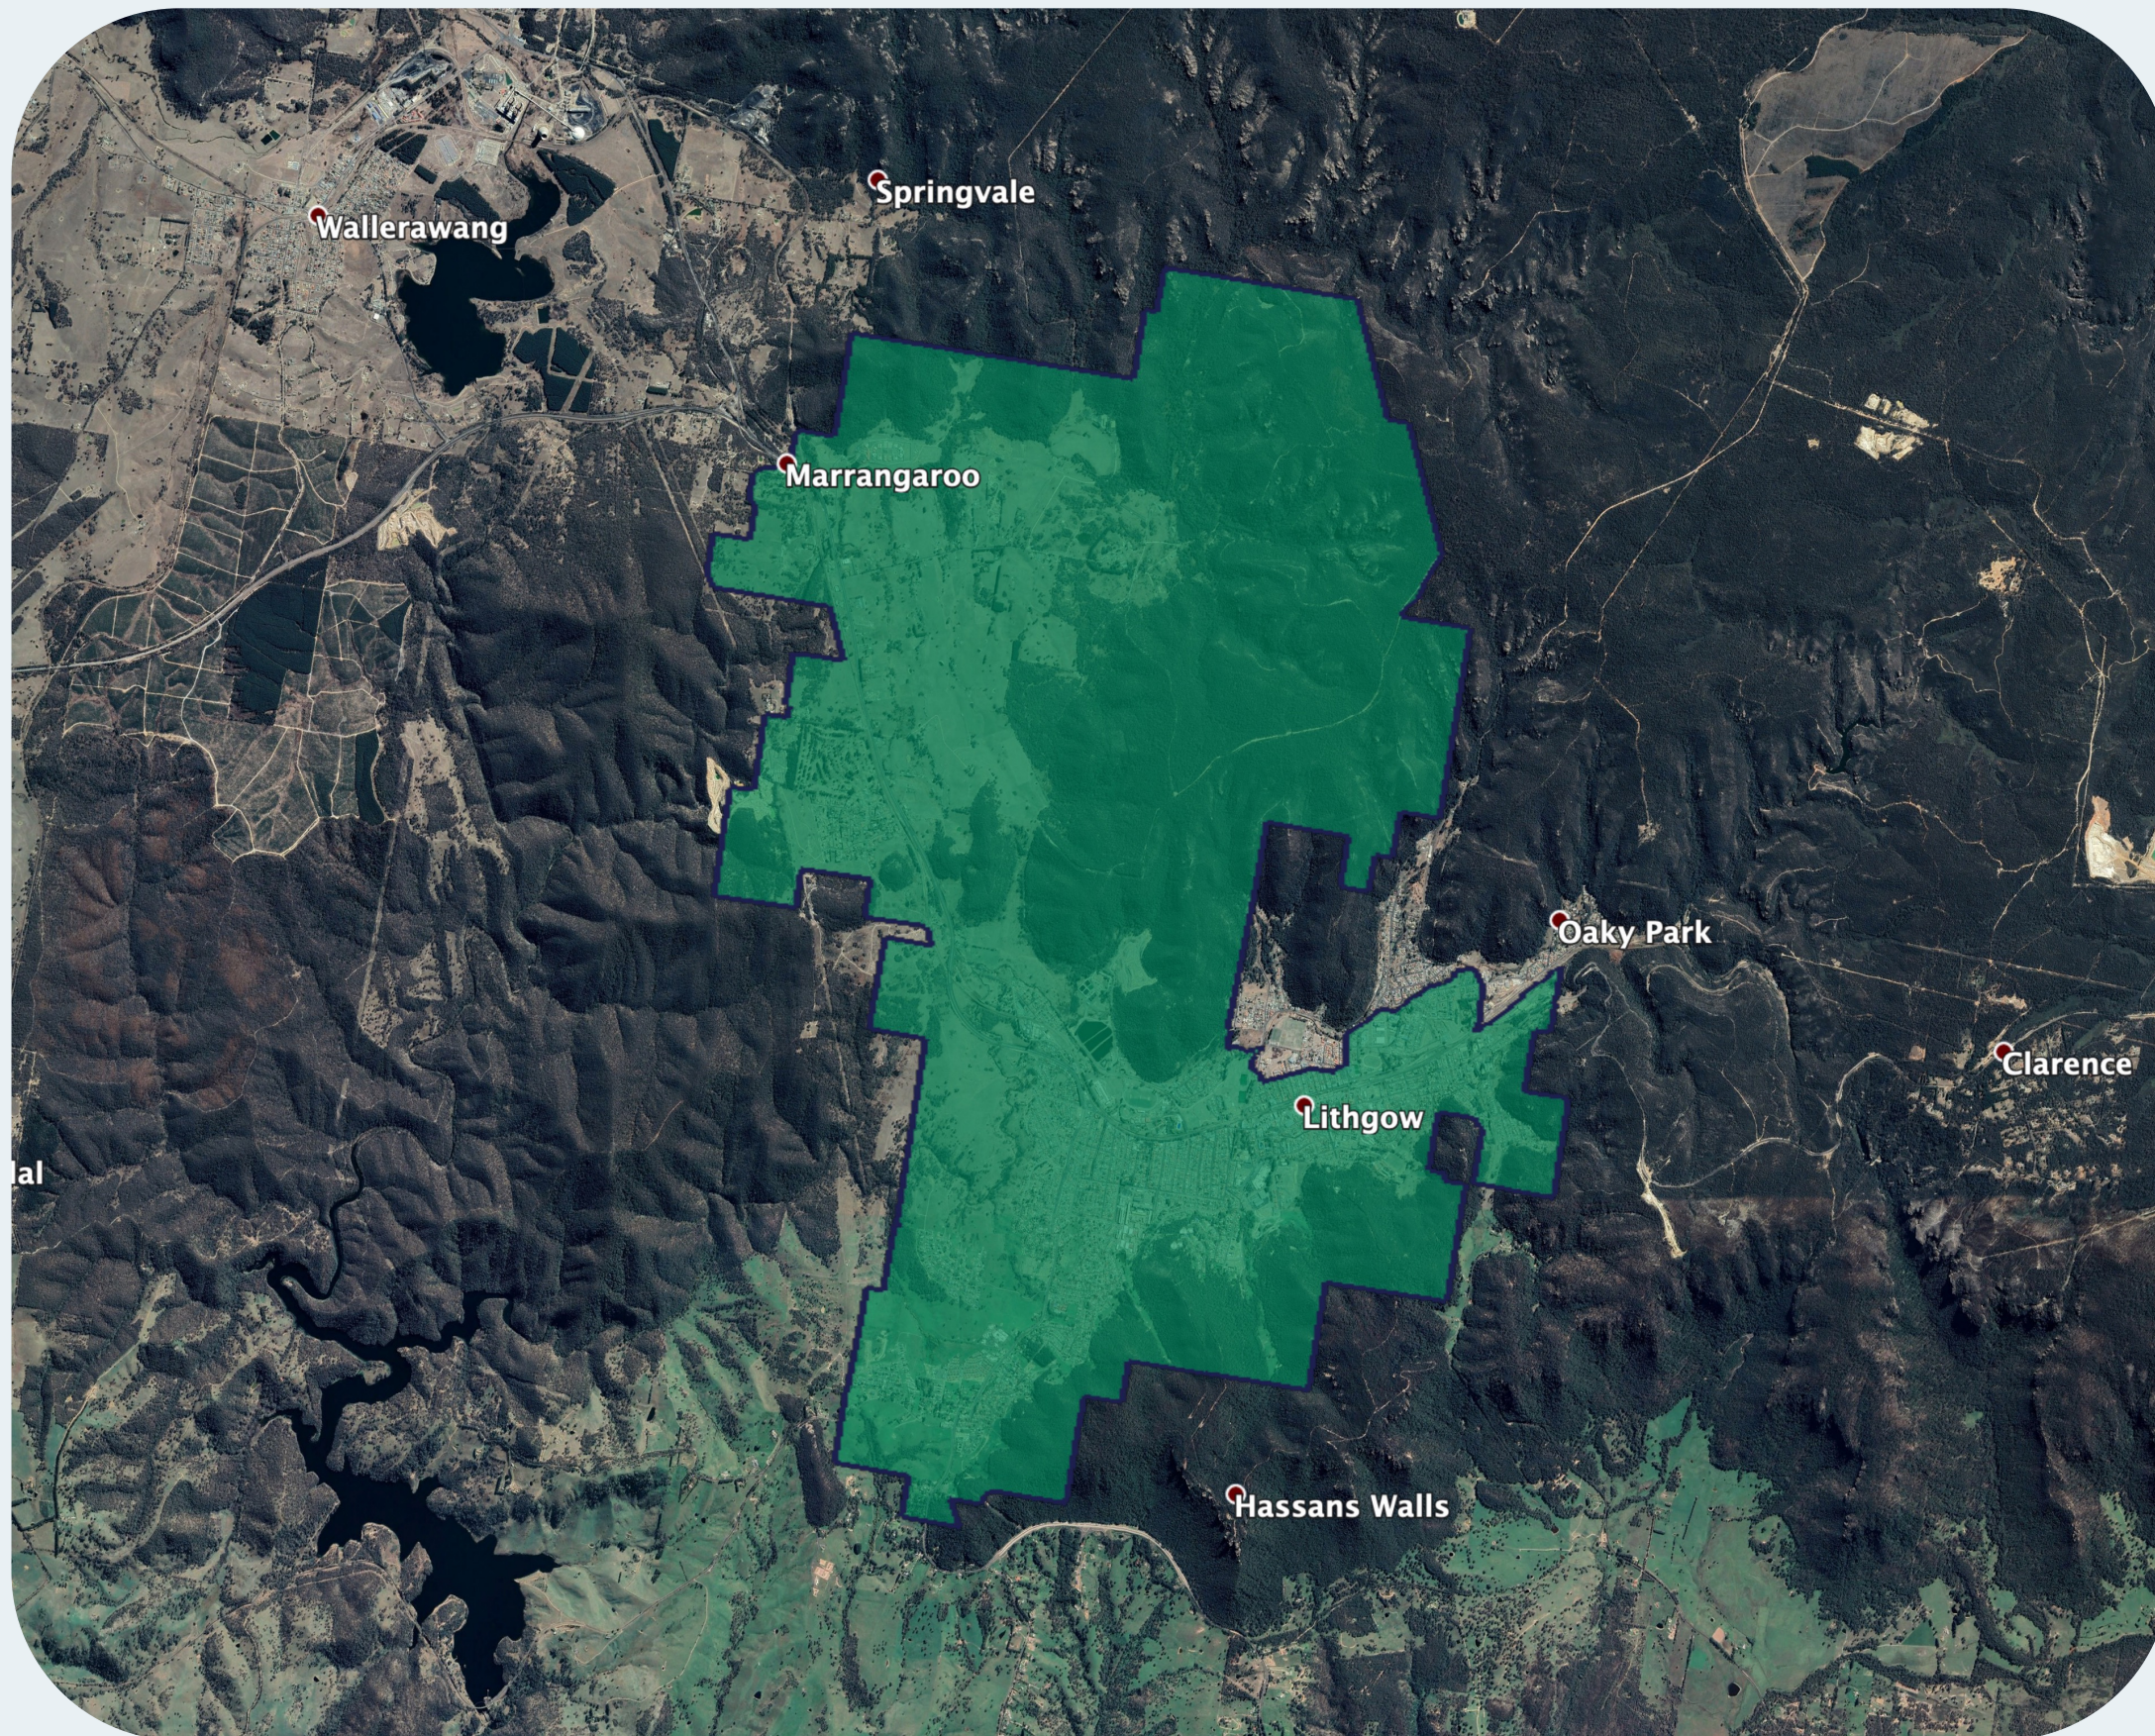

nbn™ Business Fibre Zone indicative map – Lithgow and surrounds

The nbn™ Business Fibre Initiative is available to businesses right across the country.

The area highlighted on this map, is part of an nbn™ Business Fibre Zone that is eligible for business nbn™ Enterprise Ethernet.

To find out more about nbn™ Enterprise Ethernet for your business, contact Countrytell on 13TELL countrytell.com.au

Key

-  nbn™ Business Fibre Zone
-  Adjacent/nearby nbn™ Business Fibre Zone (where relevant)