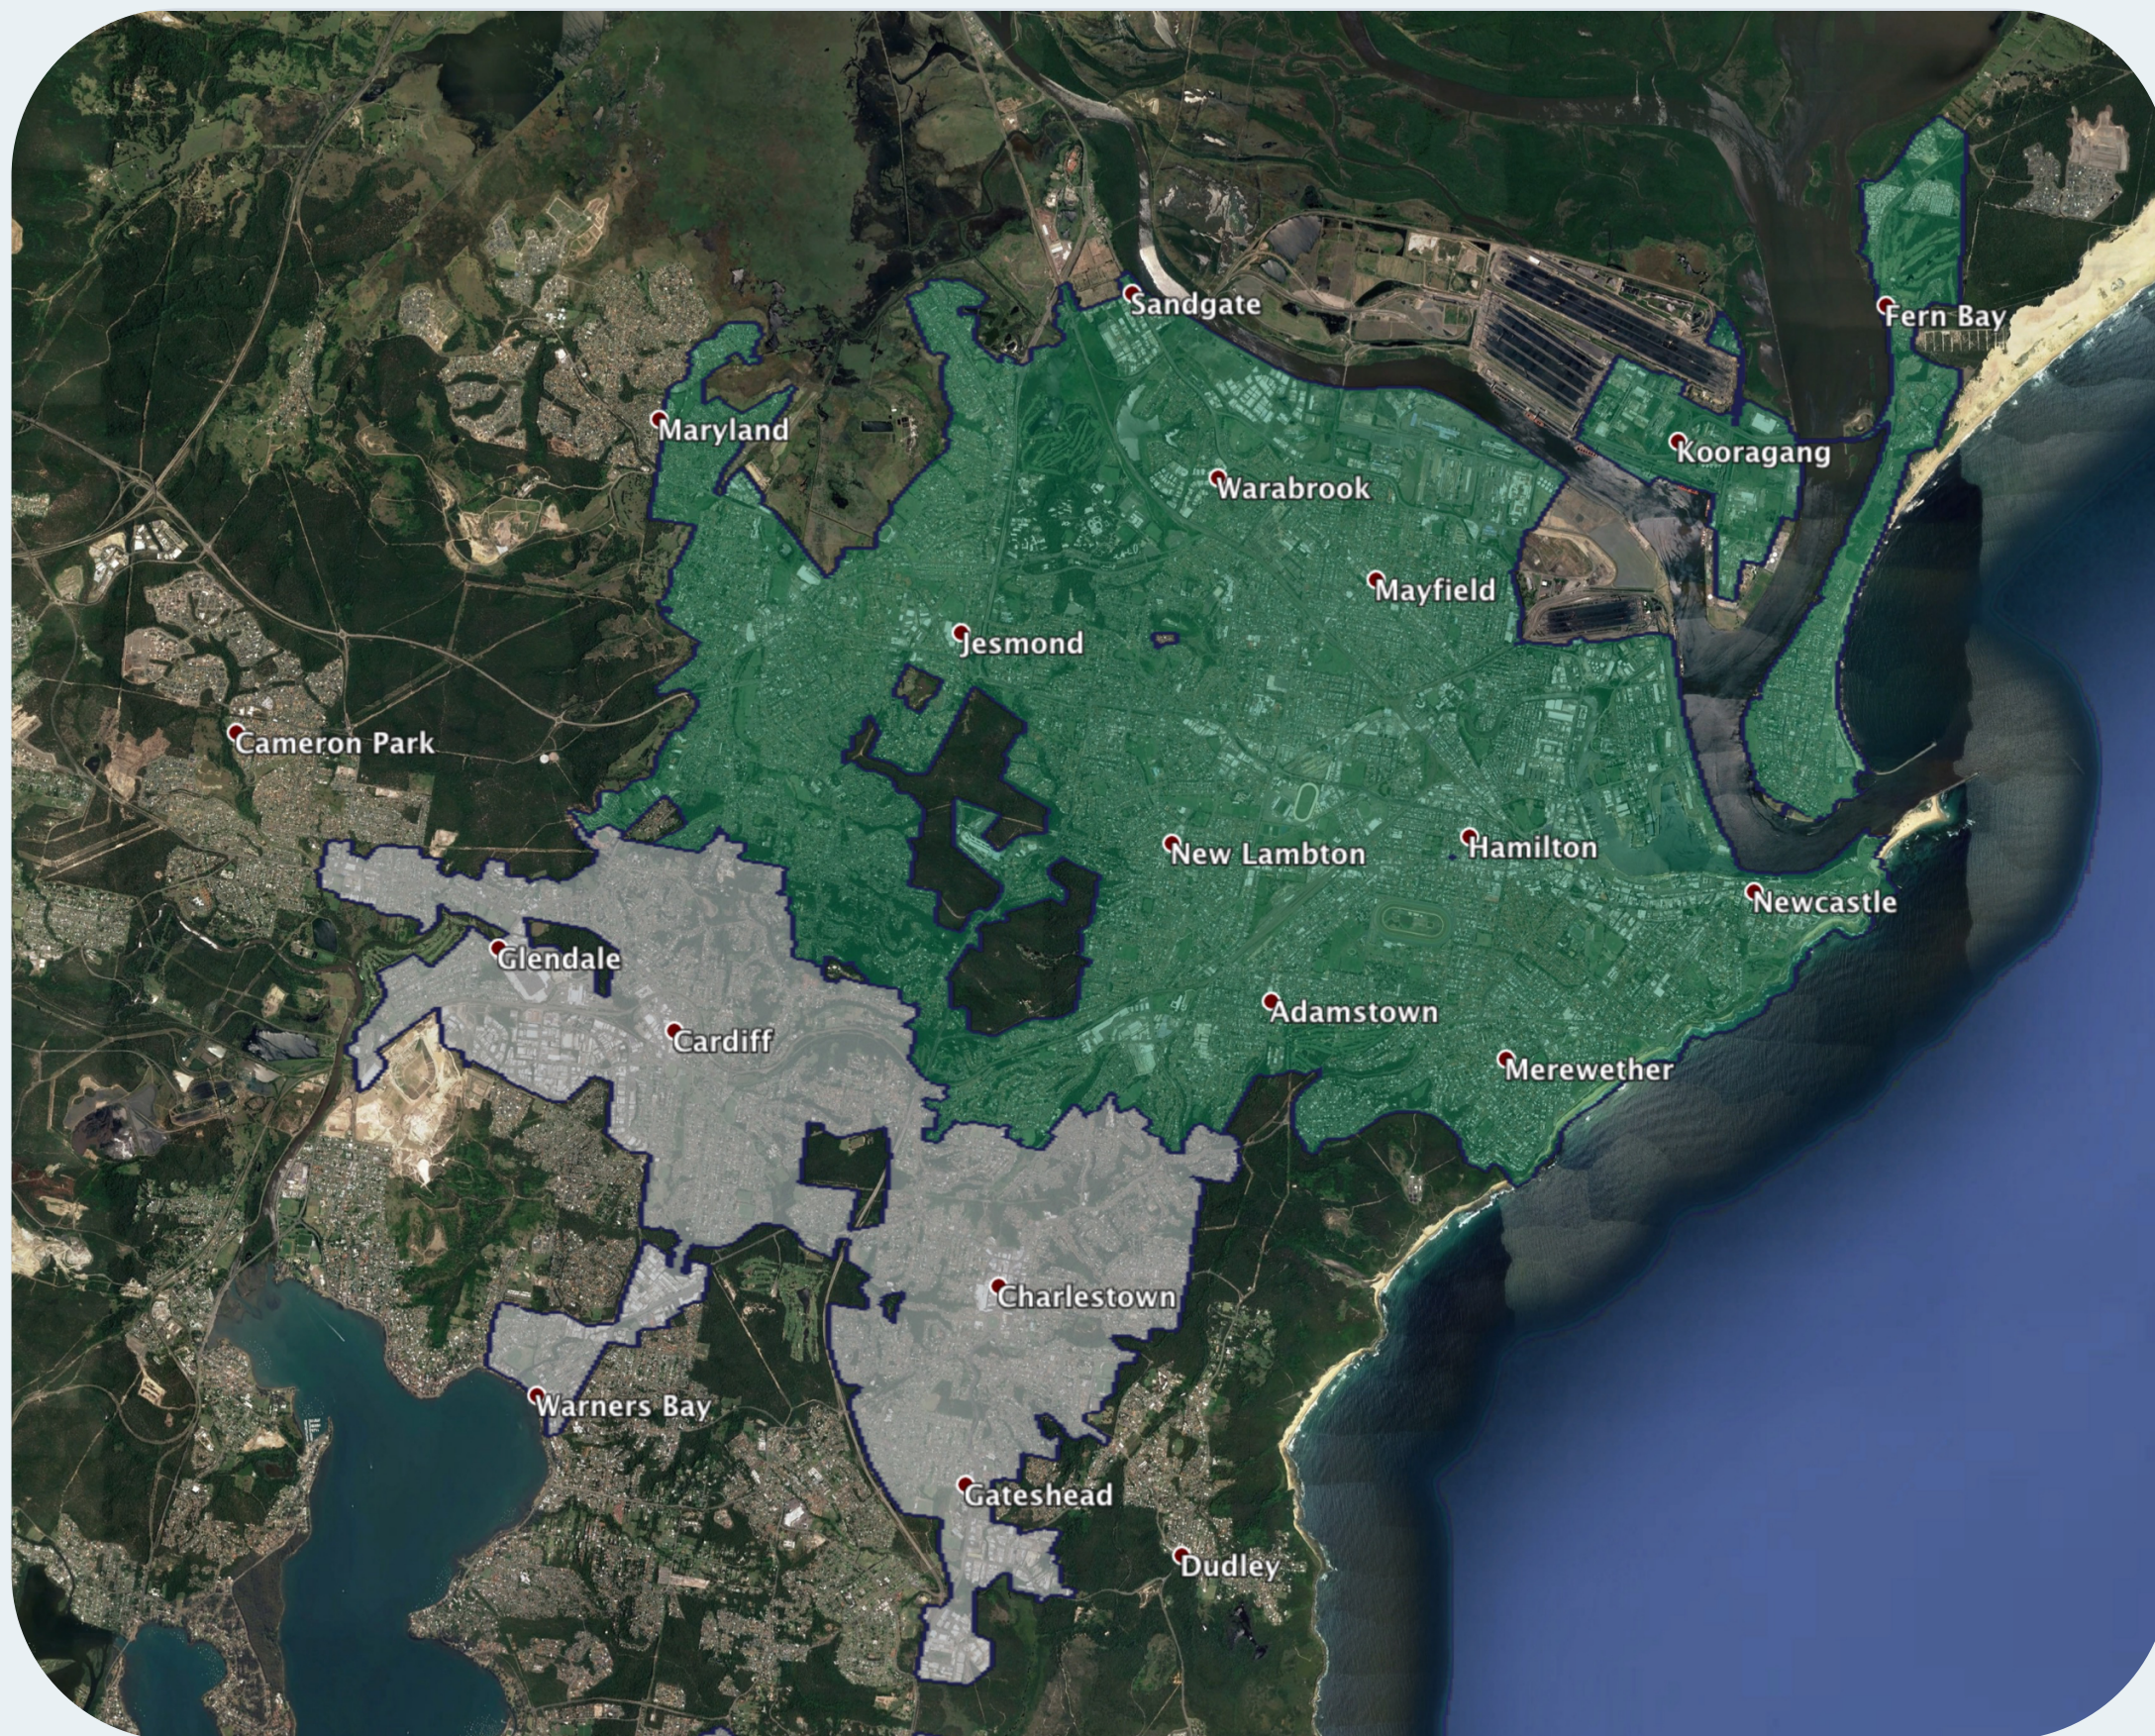

nbn™ Business Fibre Zone indicative map – Newcastle CBD and surrounds

The nbn™ Business Fibre Initiative is available to businesses right across the country.

The areas highlighted on this map, are part of an nbn™ Business Fibre Zone that is eligible for business nbn™ Enterprise Ethernet.

To find out more about nbn™ Enterprise Ethernet for your business, contact Countrytell on 13TELL countrytell.com.au

Key

-  nbn™ Business Fibre Zone
-  Adjacent/nearby nbn™ Business Fibre Zone (where relevant)