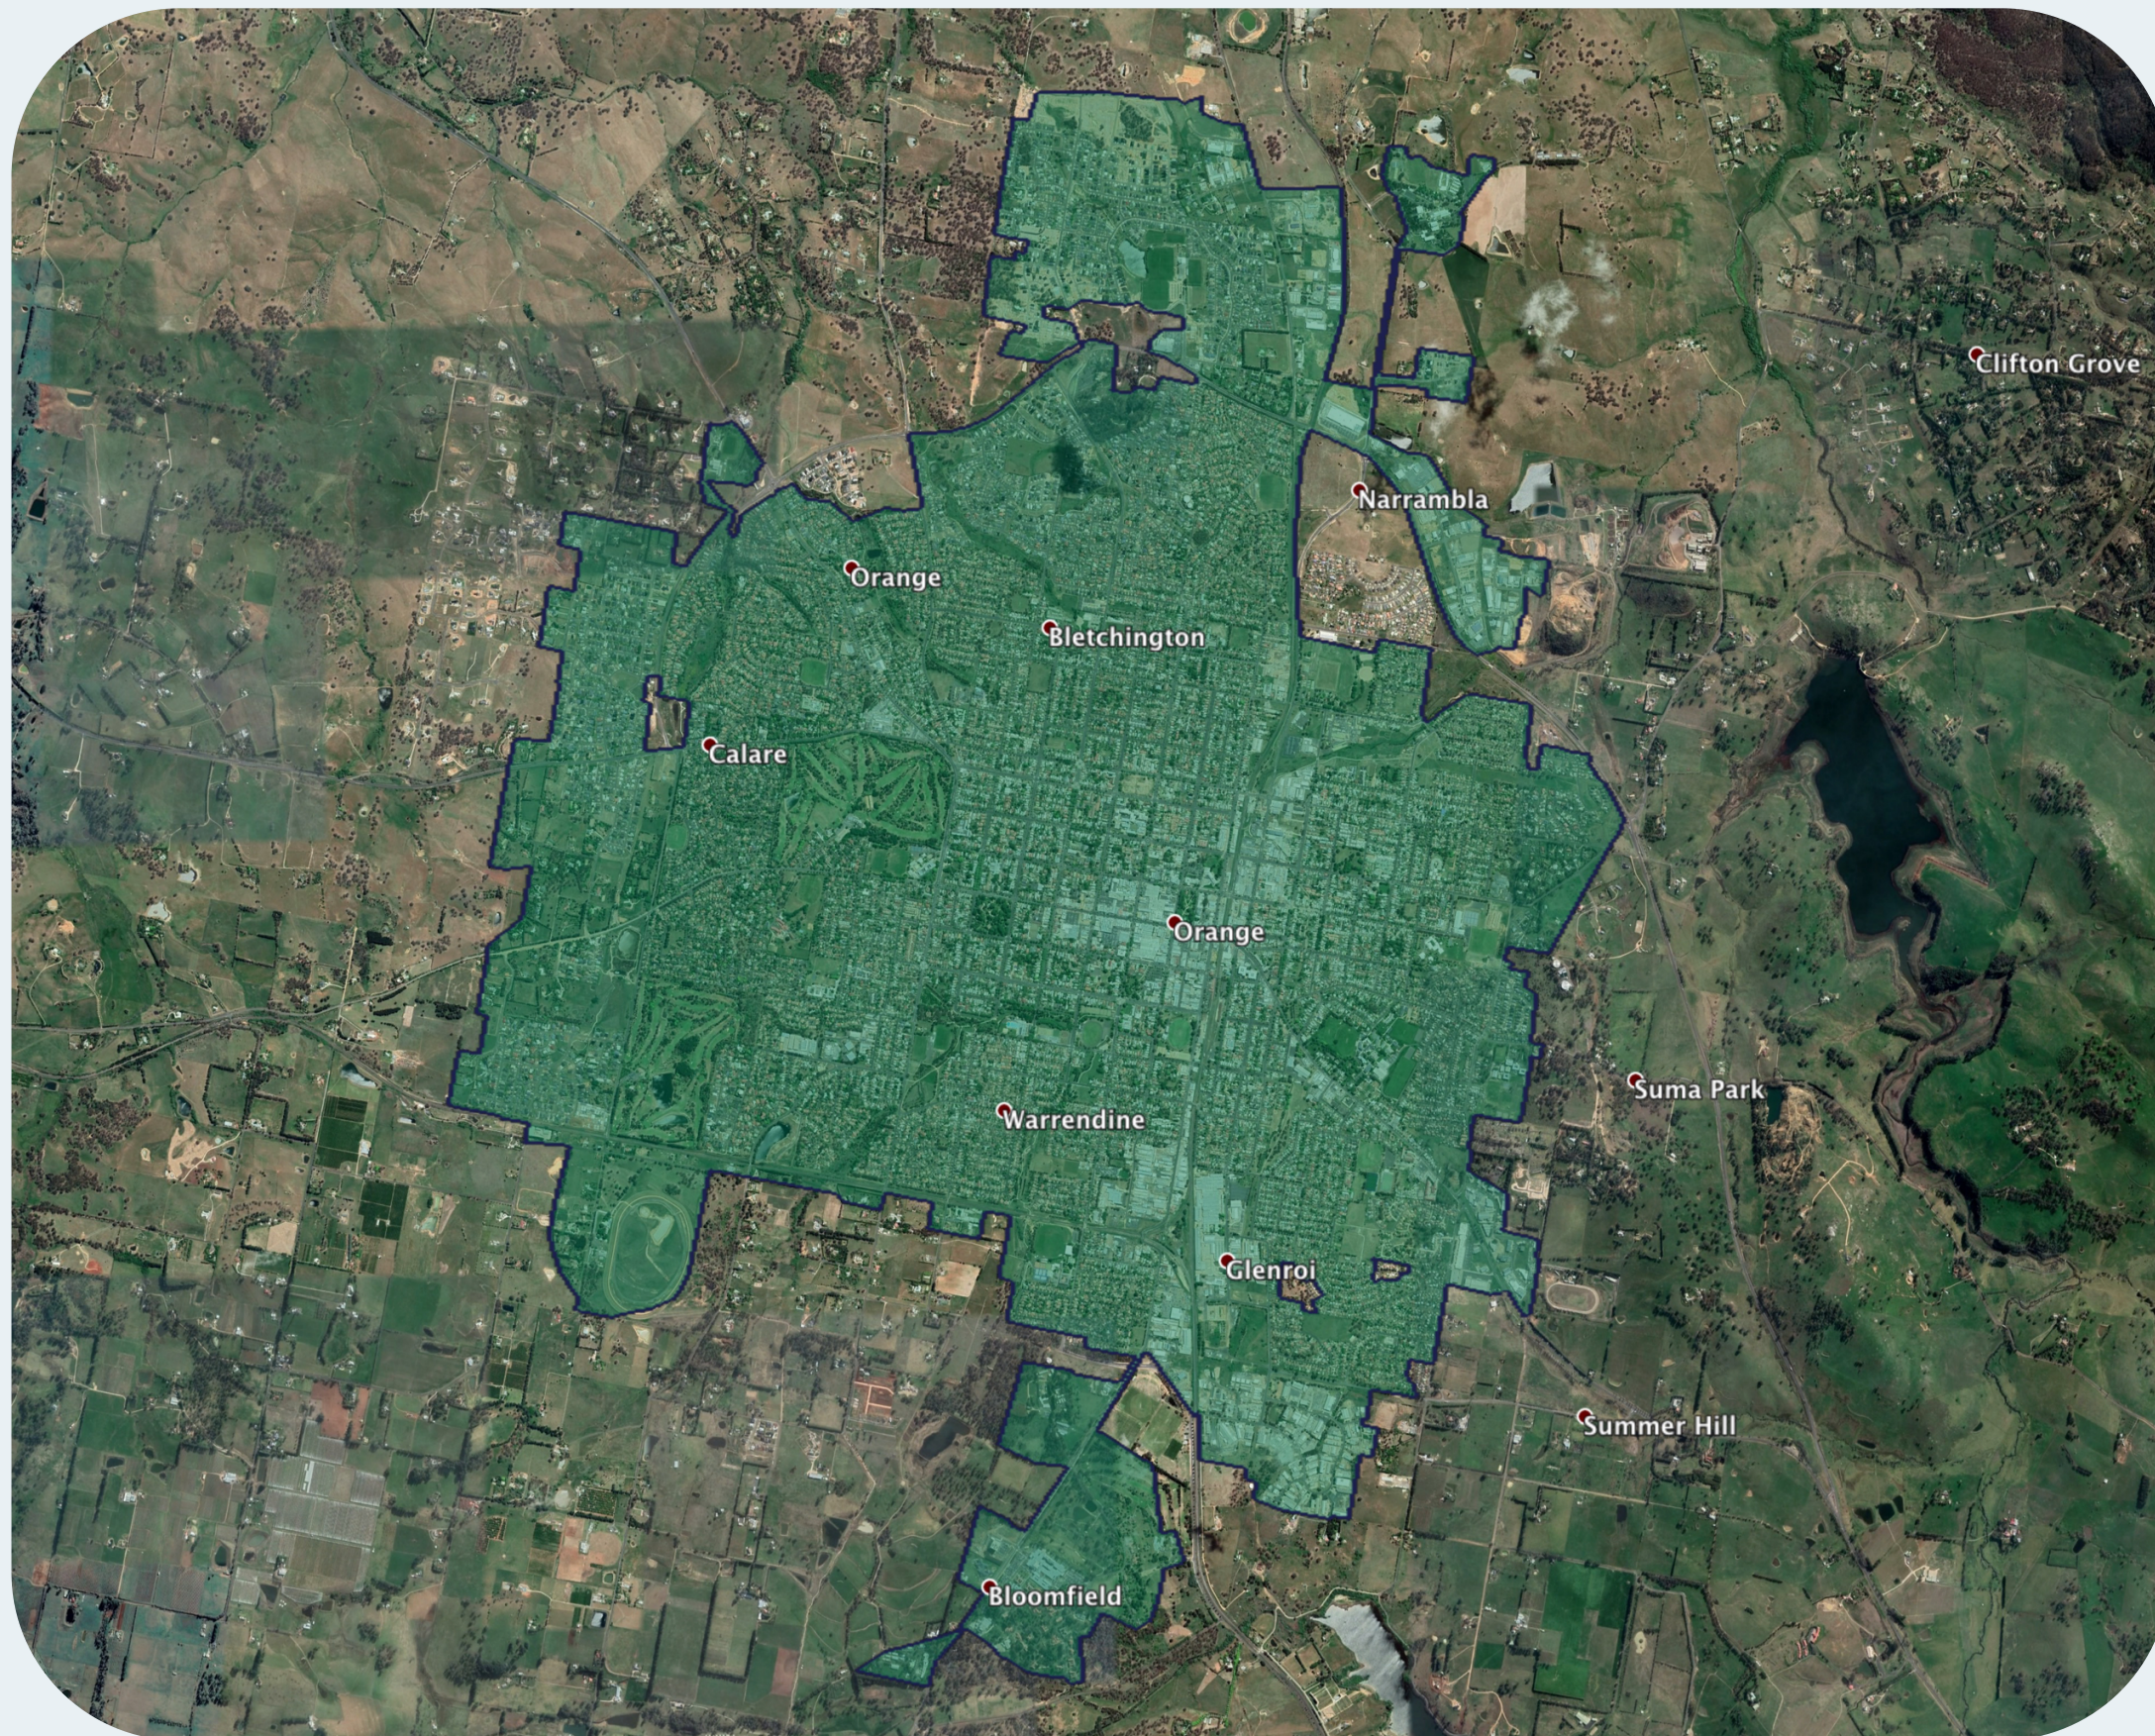

nbn™ Business Fibre Zone indicative map – Orange and surrounds

The nbn™ Business Fibre Initiative is available to businesses right across the country.

The area highlighted on this map, is part of an nbn™ Business Fibre CBD Zone that is eligible for business nbn™ Enterprise Ethernet.

To find out more about nbn™ Enterprise Ethernet for your business, contact Countrytell on 13TELL countrytell.com.au

Key

-  nbn™ Business Fibre Zone
-  Adjacent/nearby nbn™ Business Fibre Zone (where relevant)