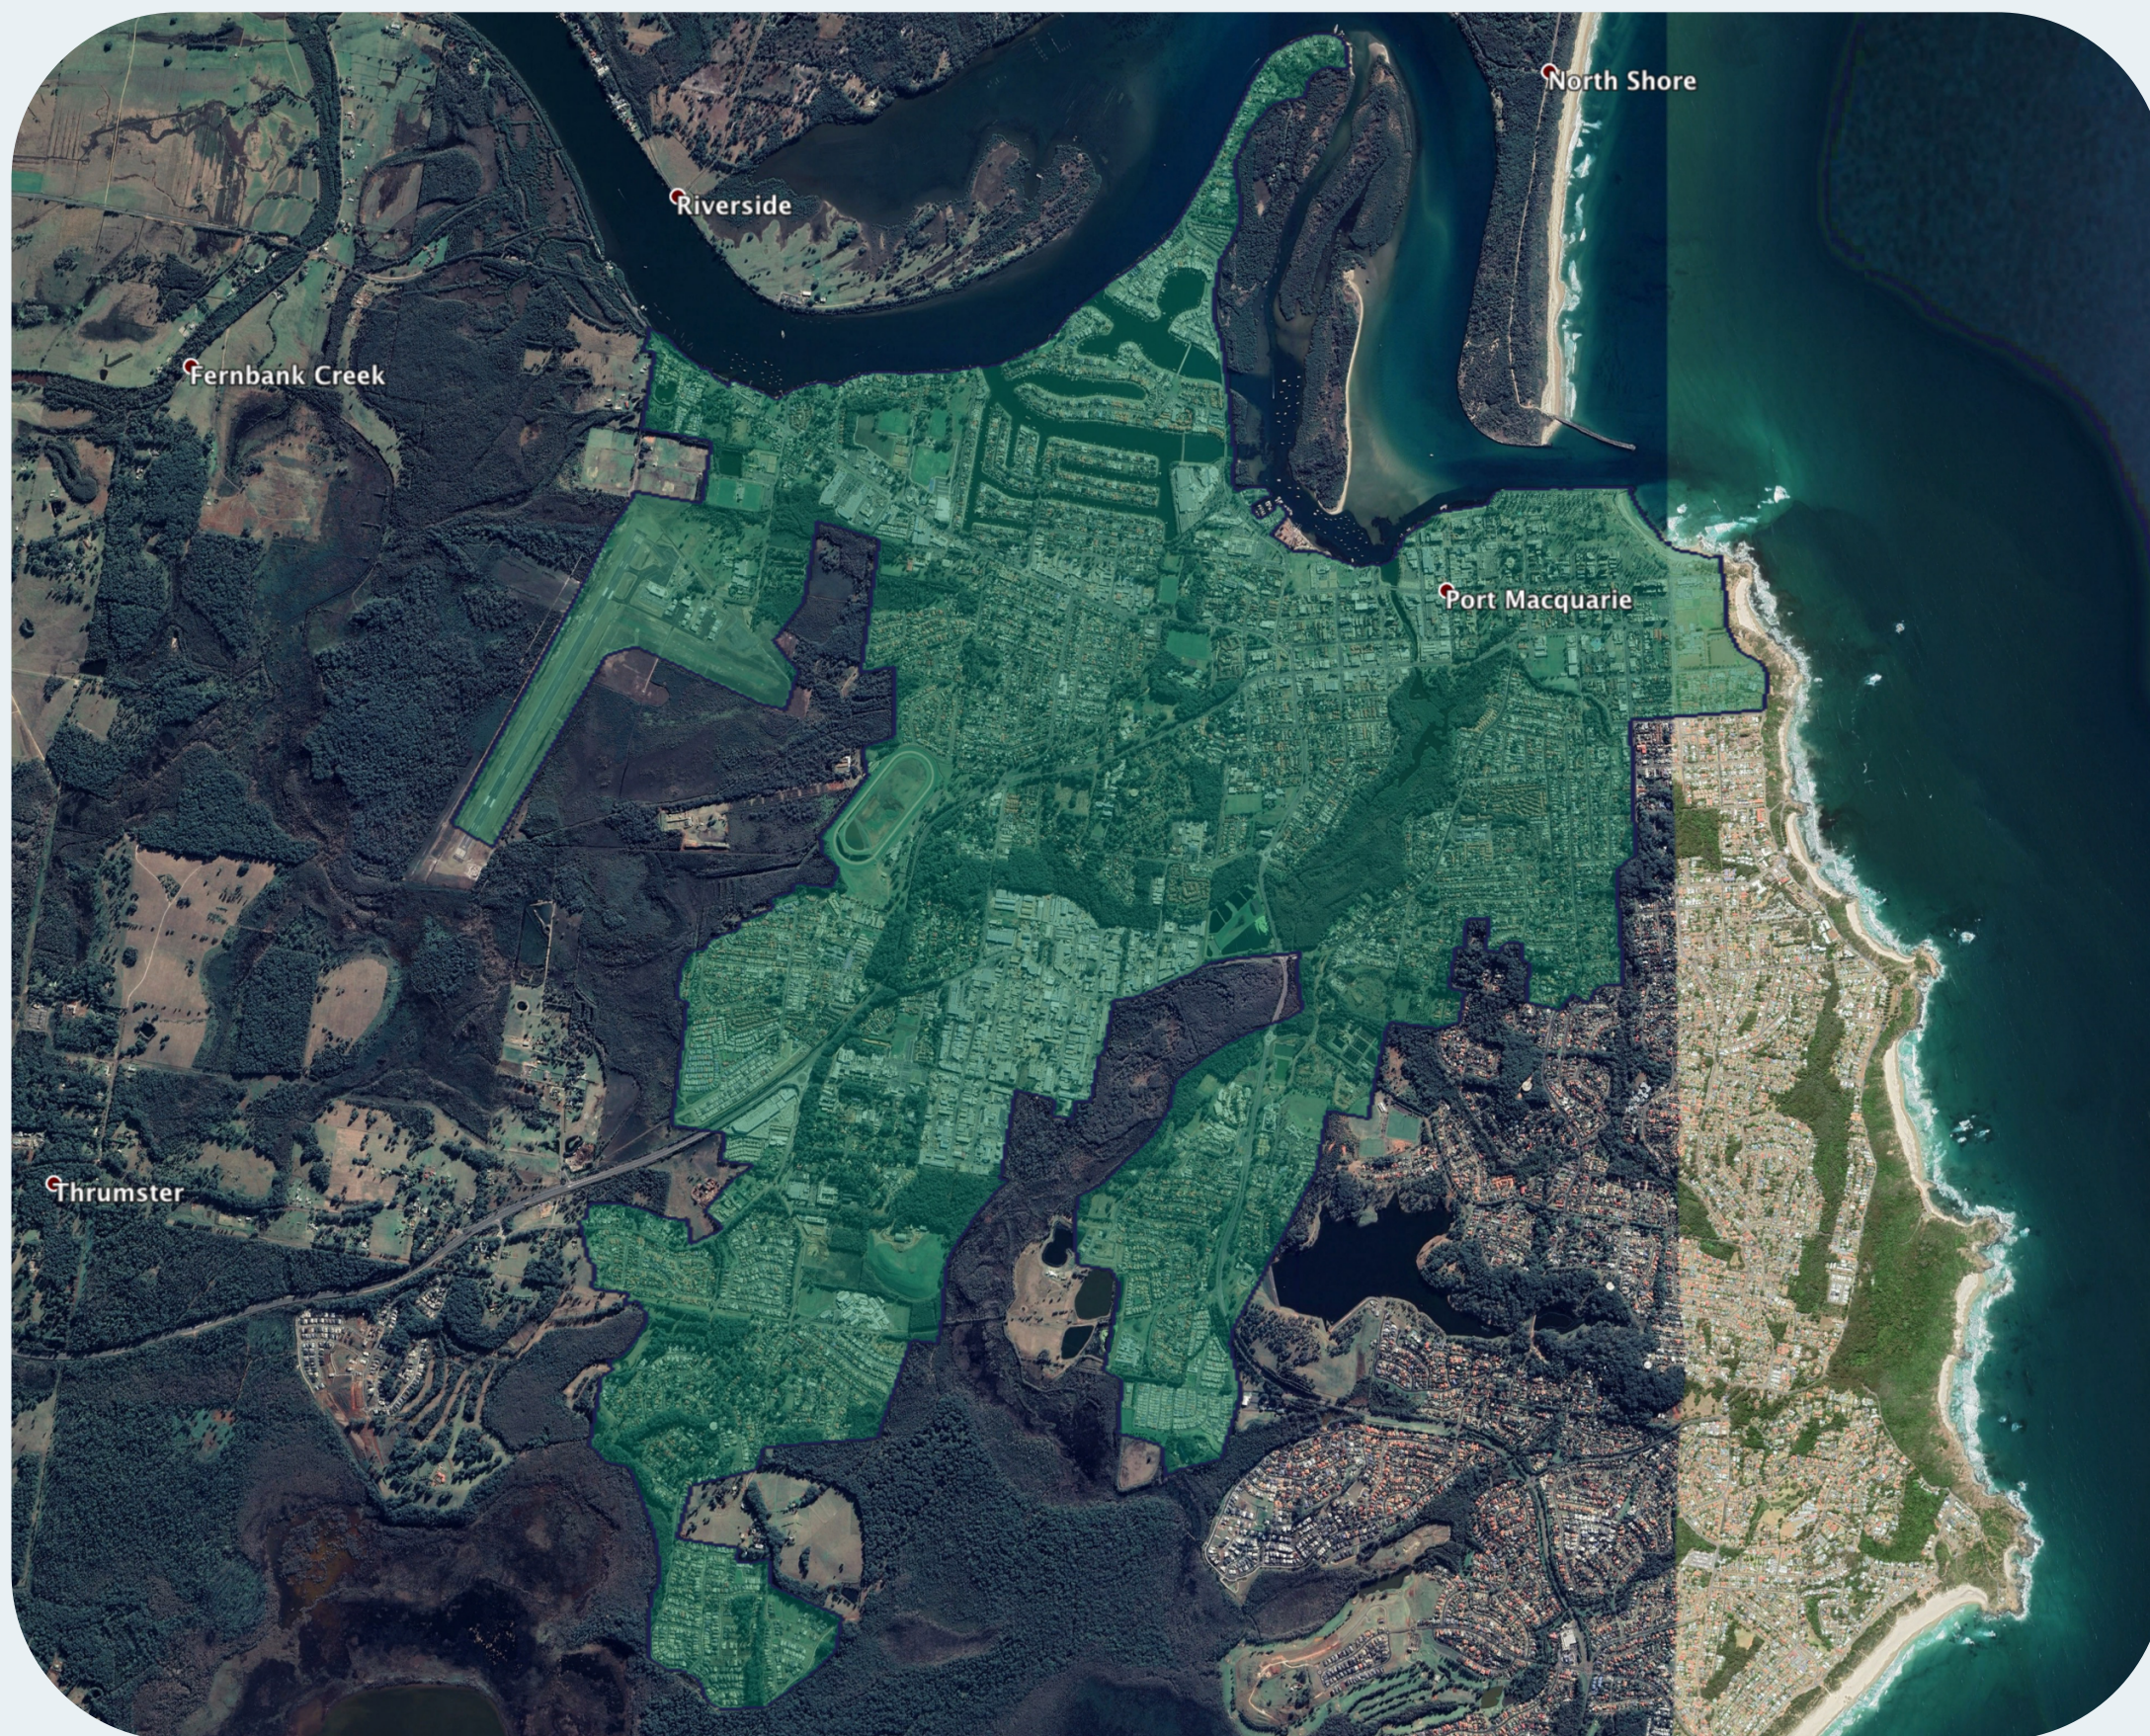

nbn™ Business Fibre Zone indicative map – Port Macquarie and surrounds

The nbn™ Business Fibre Initiative is available to businesses right across the country.

The area highlighted on this map, is part of an nbn™ Business Fibre CBD Zone that is eligible for business nbn™ Enterprise Ethernet.