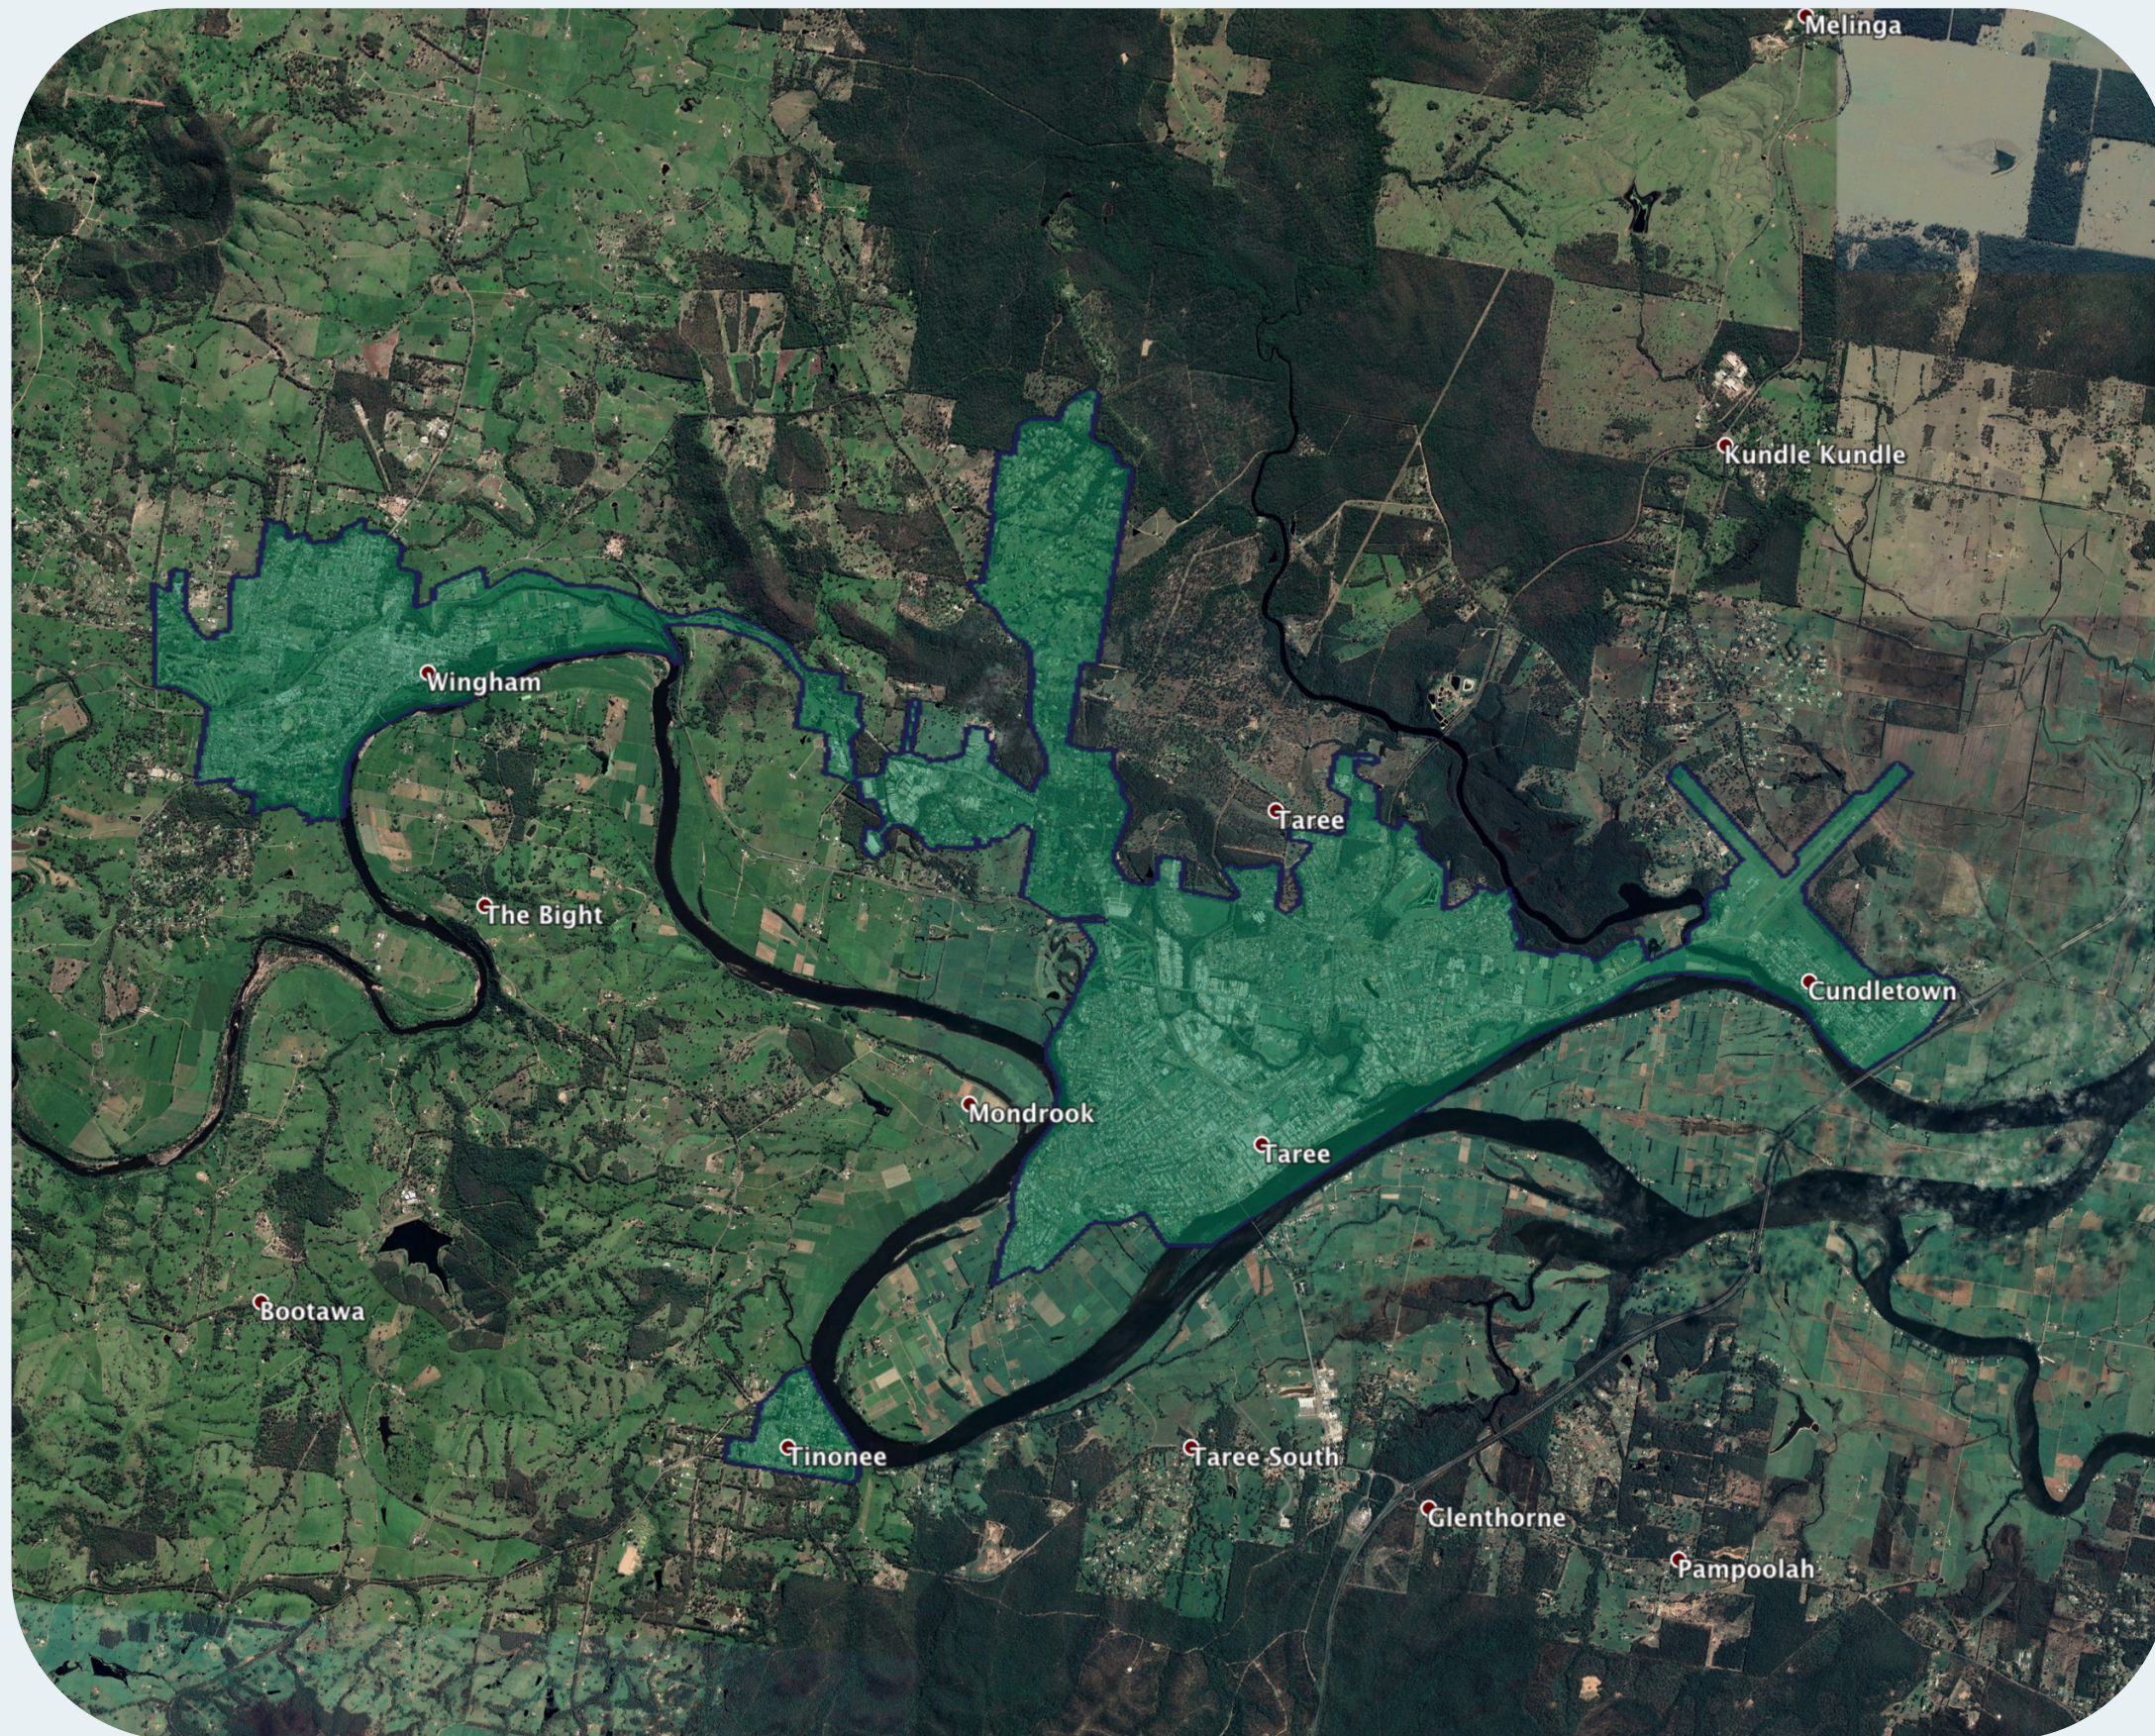

# nbn™ Business Fibre Zone indicative map – Taree and surrounds

The nbn™ Business Fibre Initiative is available to businesses right across the country.

The area highlighted on this map, is part of an nbn™ Business Fibre CBD Zone that is eligible for business nbn™ Enterprise Ethernet.

## Key

-  nbn™ Business Fibre Zone
-  Adjacent/nearby nbn™ Business Fibre Zone (where relevant)