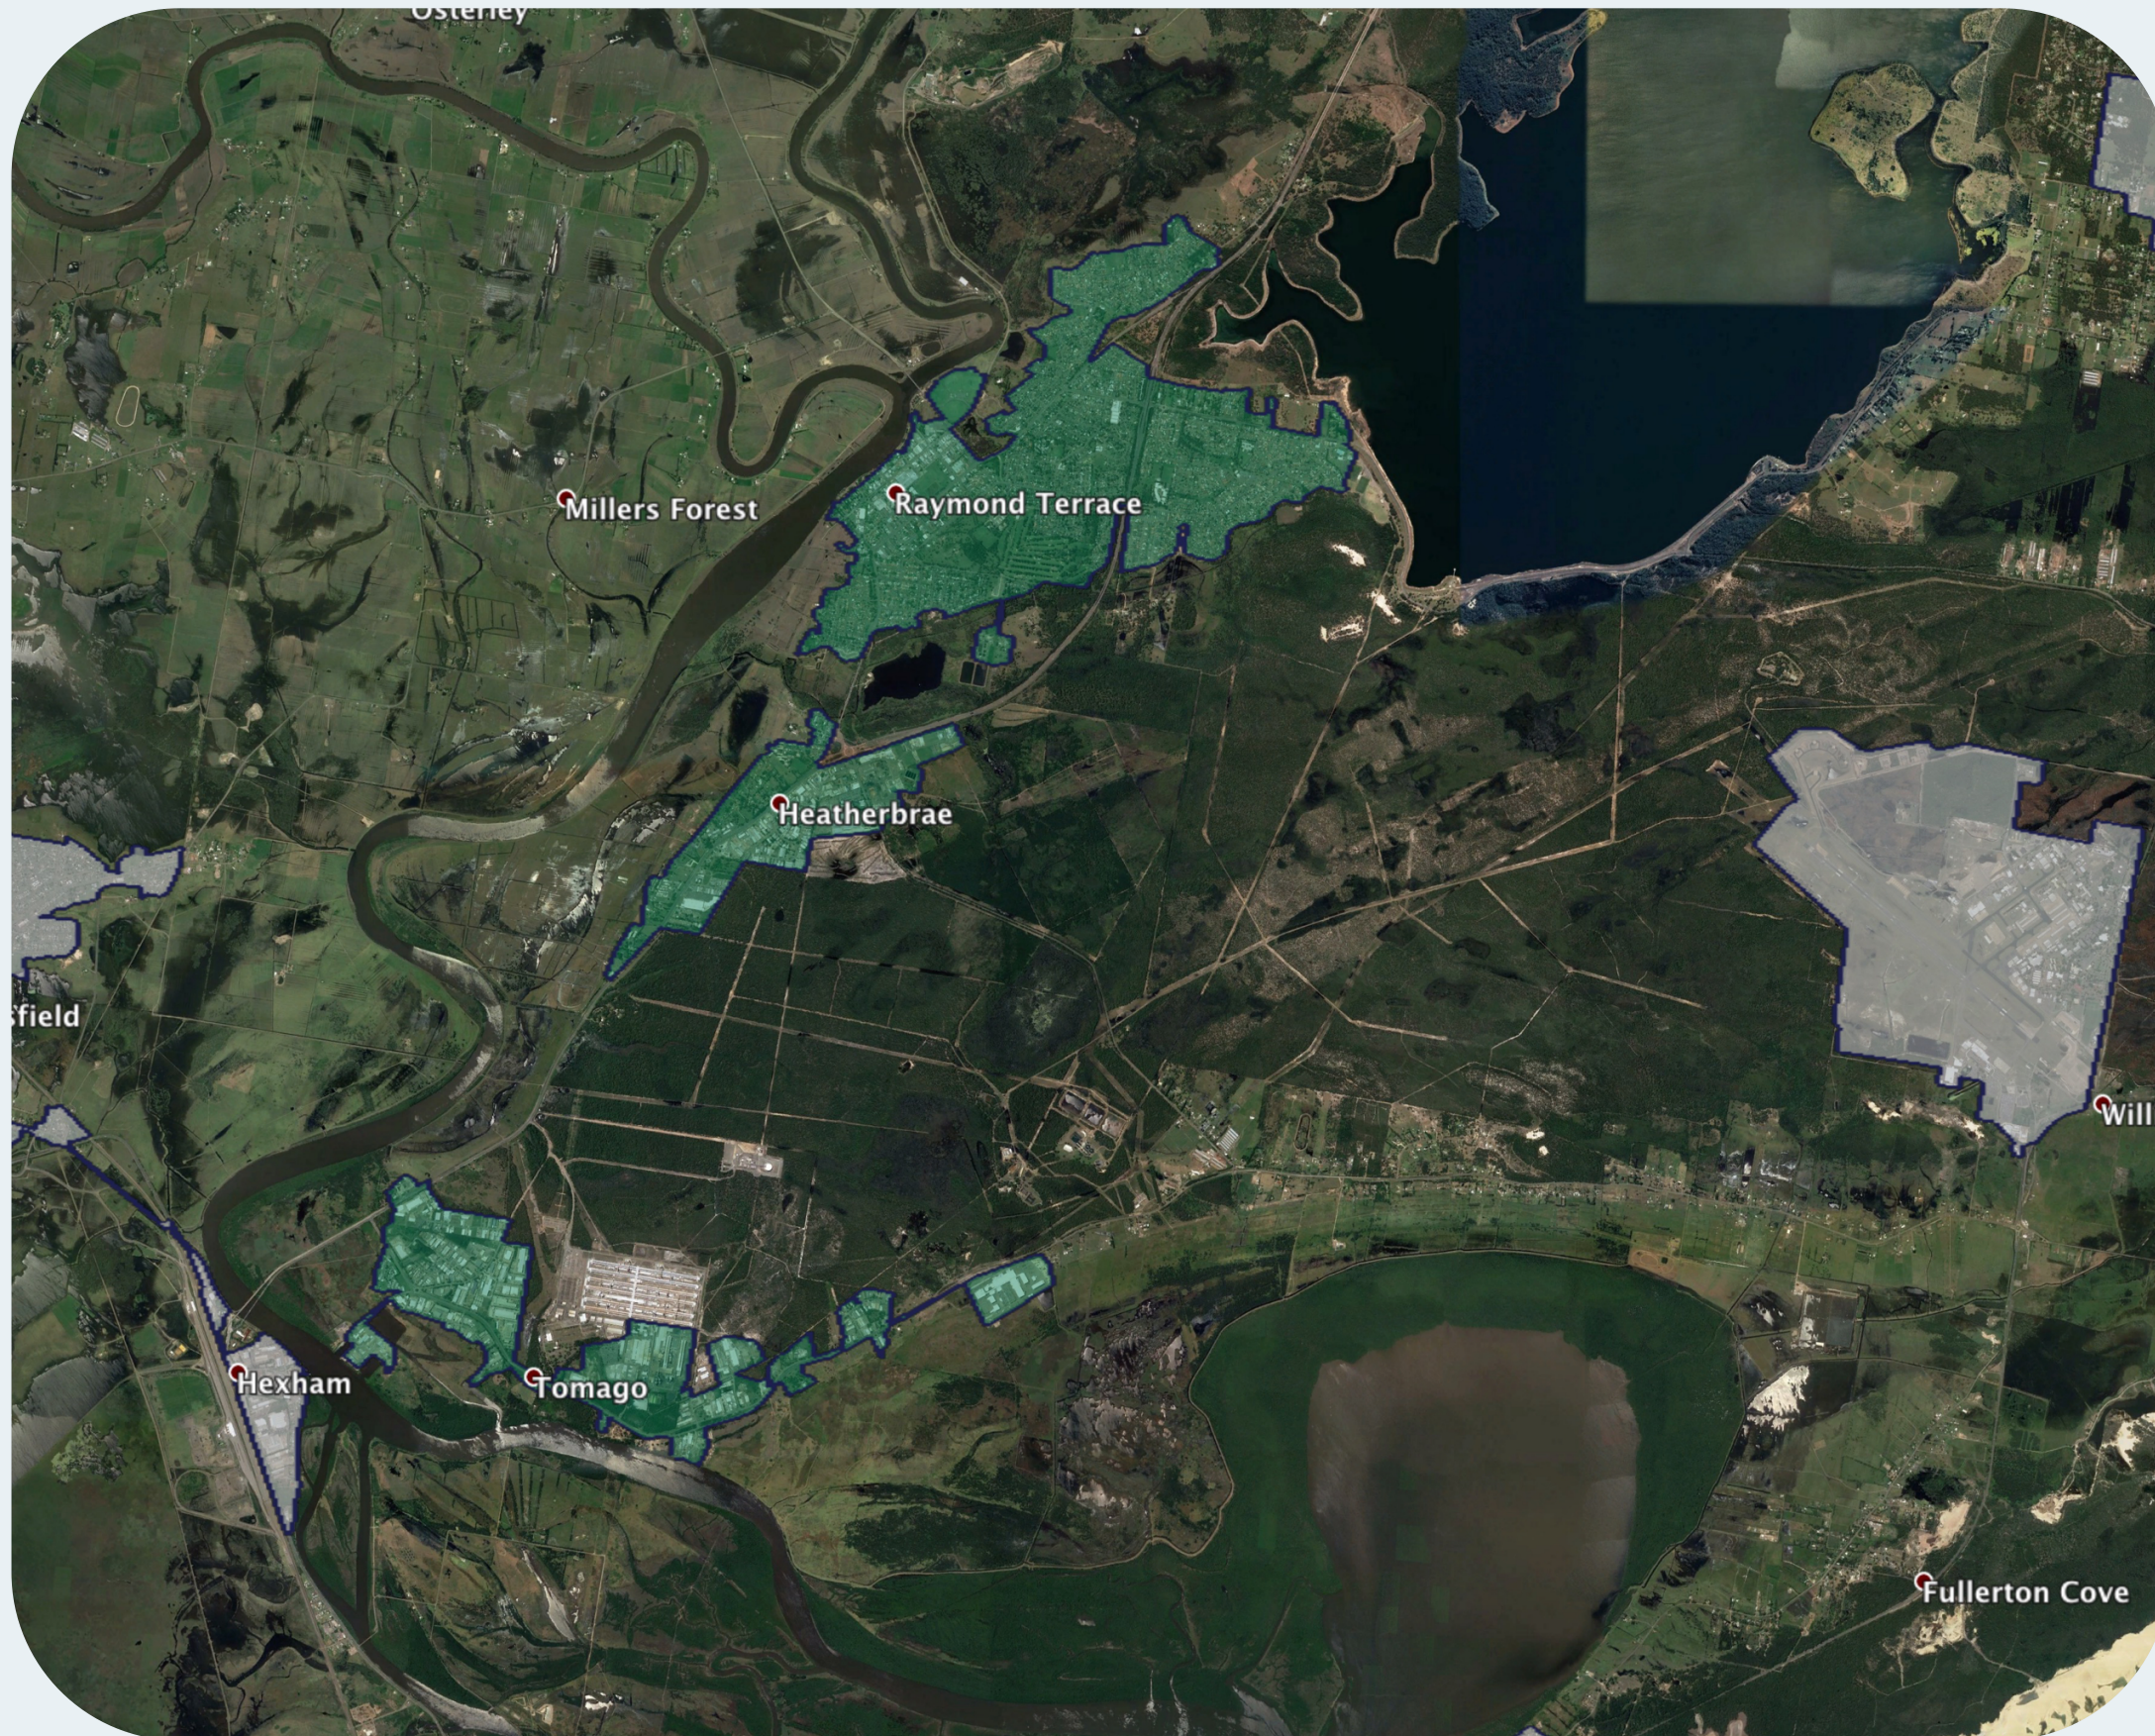

nbn™ Business Fibre Zone indicative map - Tomago - Heatherbrae and surrounds

The nbn™ Business Fibre Initiative is available to businesses right across the country.

The areas highlighted on this map, are part of an nbn™ Business Fibre Zone that is eligible for business nbn™ Enterprise Ethernet.

To find out more about nbn™ Enterprise Ethernet for your business, contact Countrytell on 13TELL countrytell.com.au

Key

-  nbn™ Business Fibre Zone
-  Adjacent/nearby nbn™ Business Fibre Zone (where relevant)