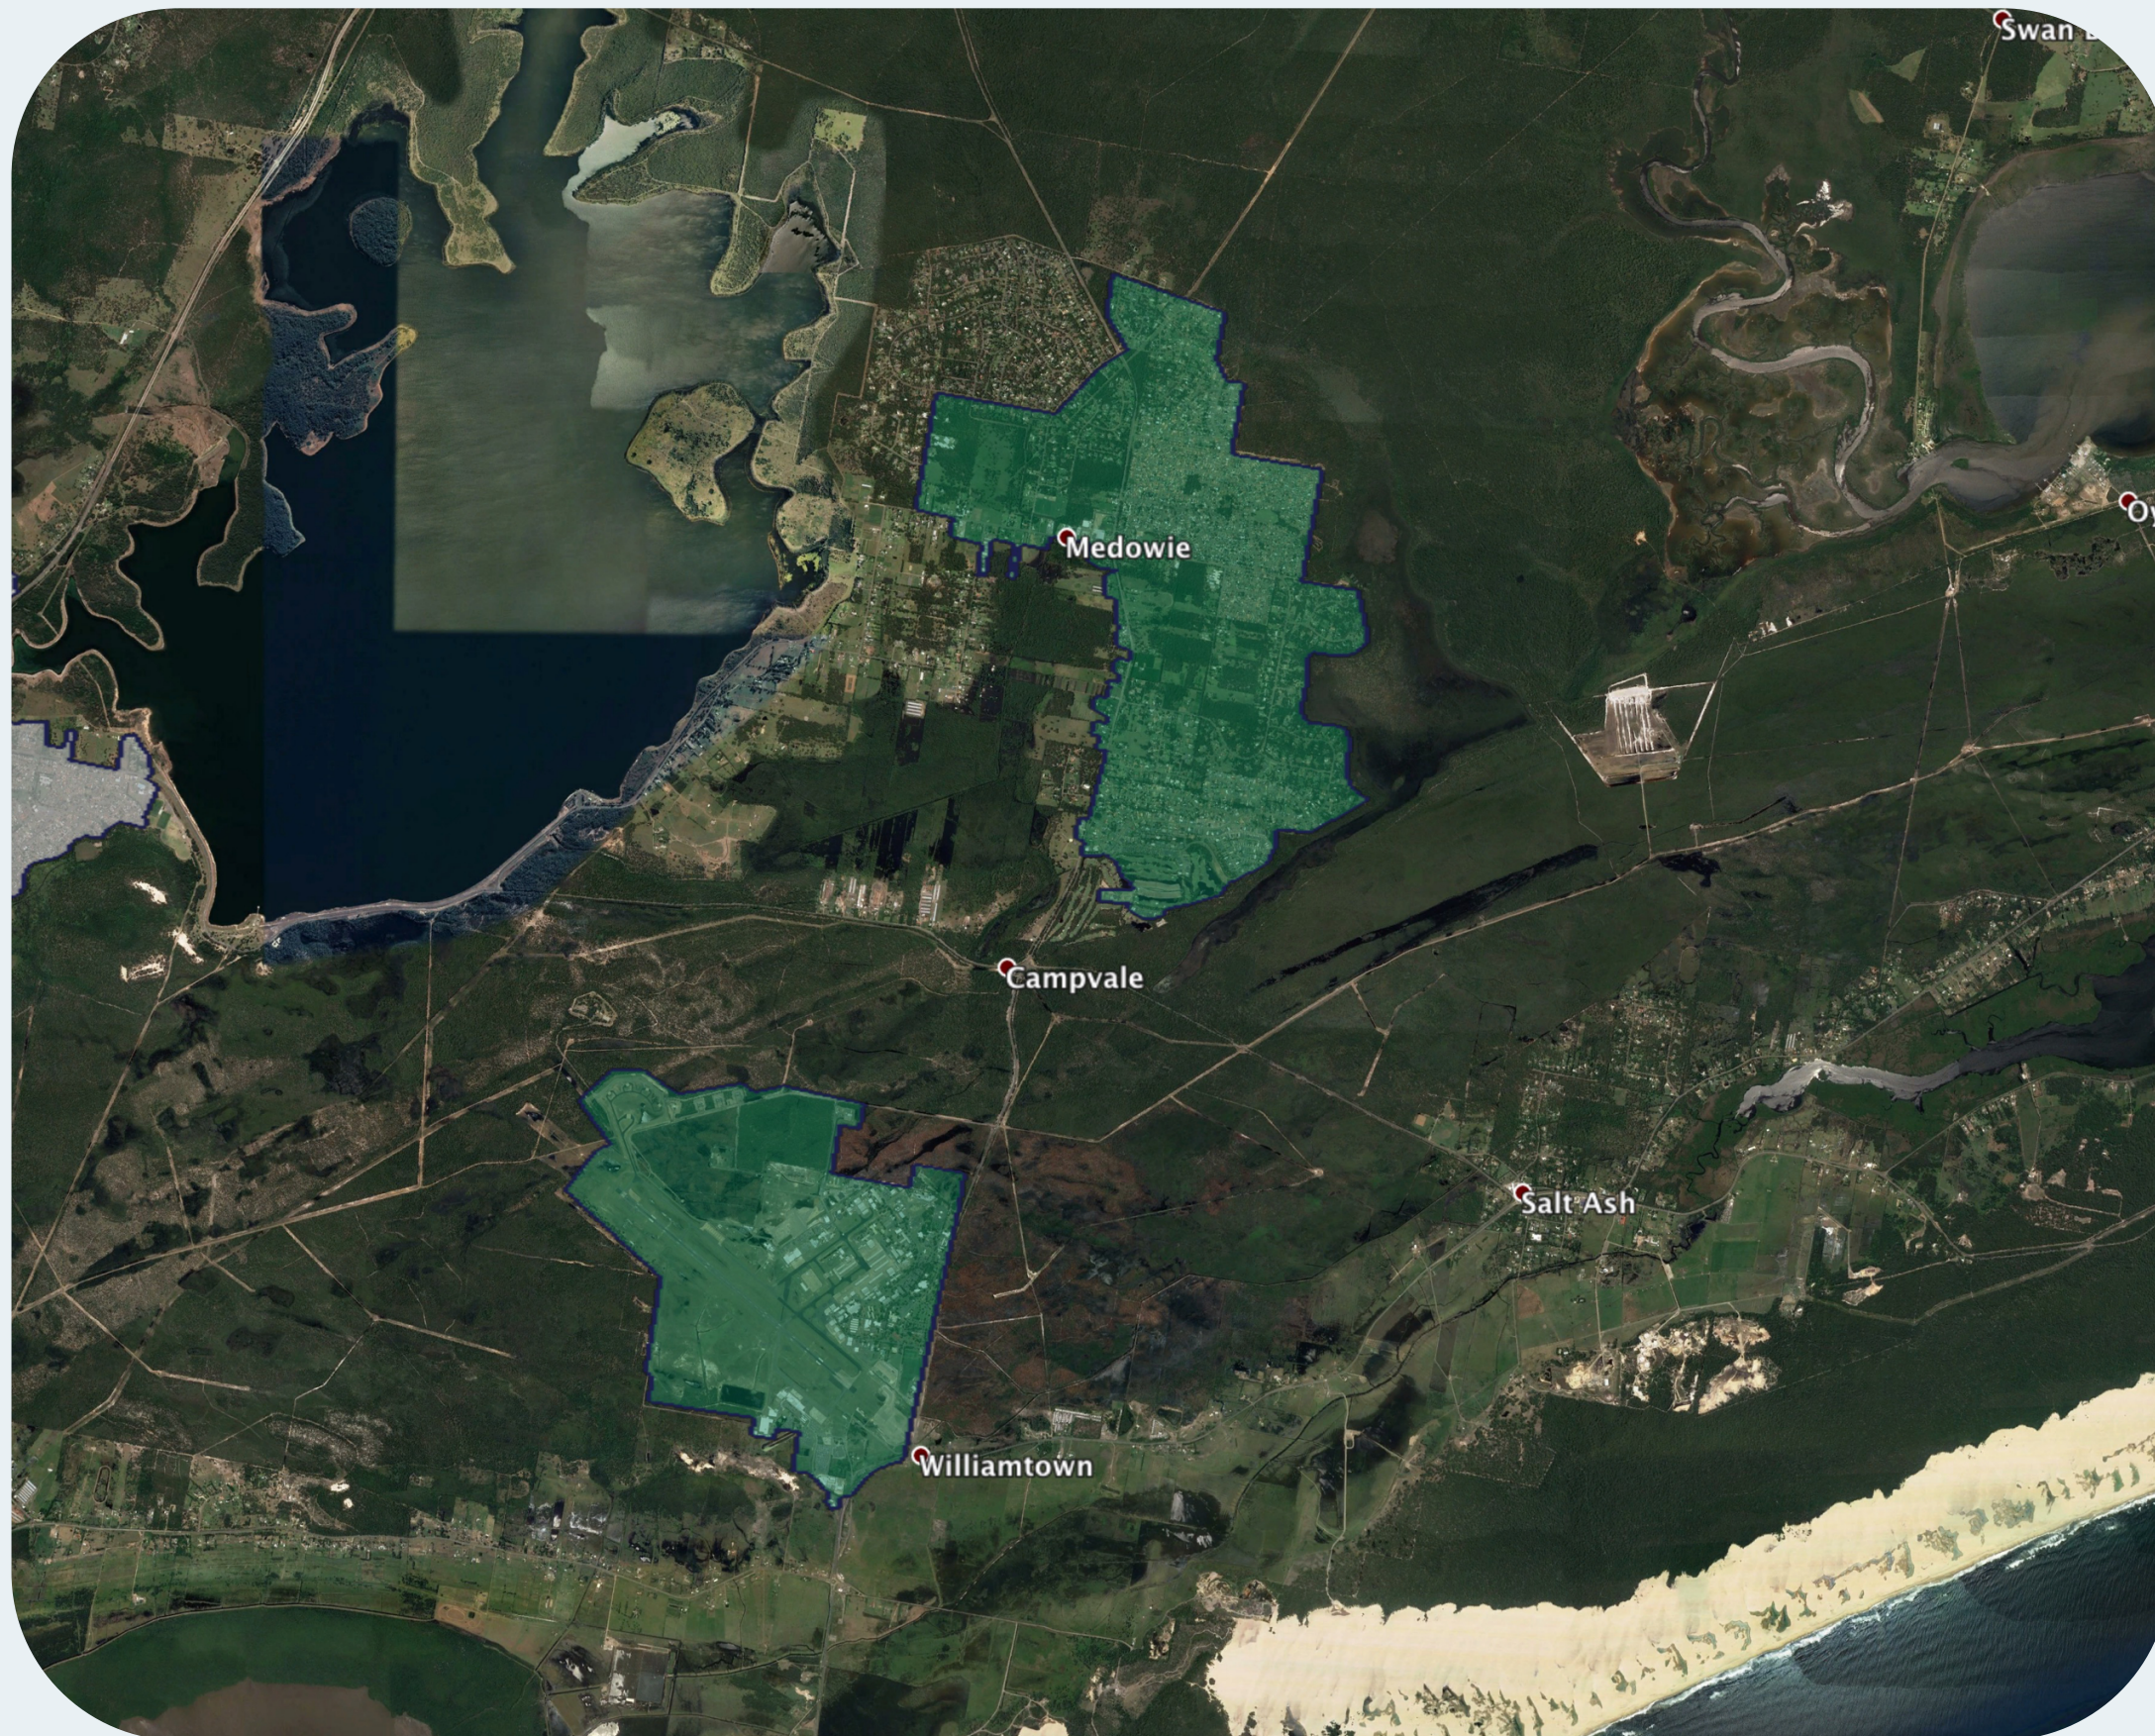

# nbn™ Business Fibre Zone indicative map – Meadowie - Williamtown and surrounds

The nbn™ Business Fibre Initiative is available to businesses right across the country.

The areas highlighted on this map, are part of an nbn™ Business Fibre Zone that is eligible for business nbn™ Enterprise Ethernet.

## Key

-  nbn™ Business Fibre Zone
-  Adjacent/nearby nbn™ Business Fibre Zone (where relevant)